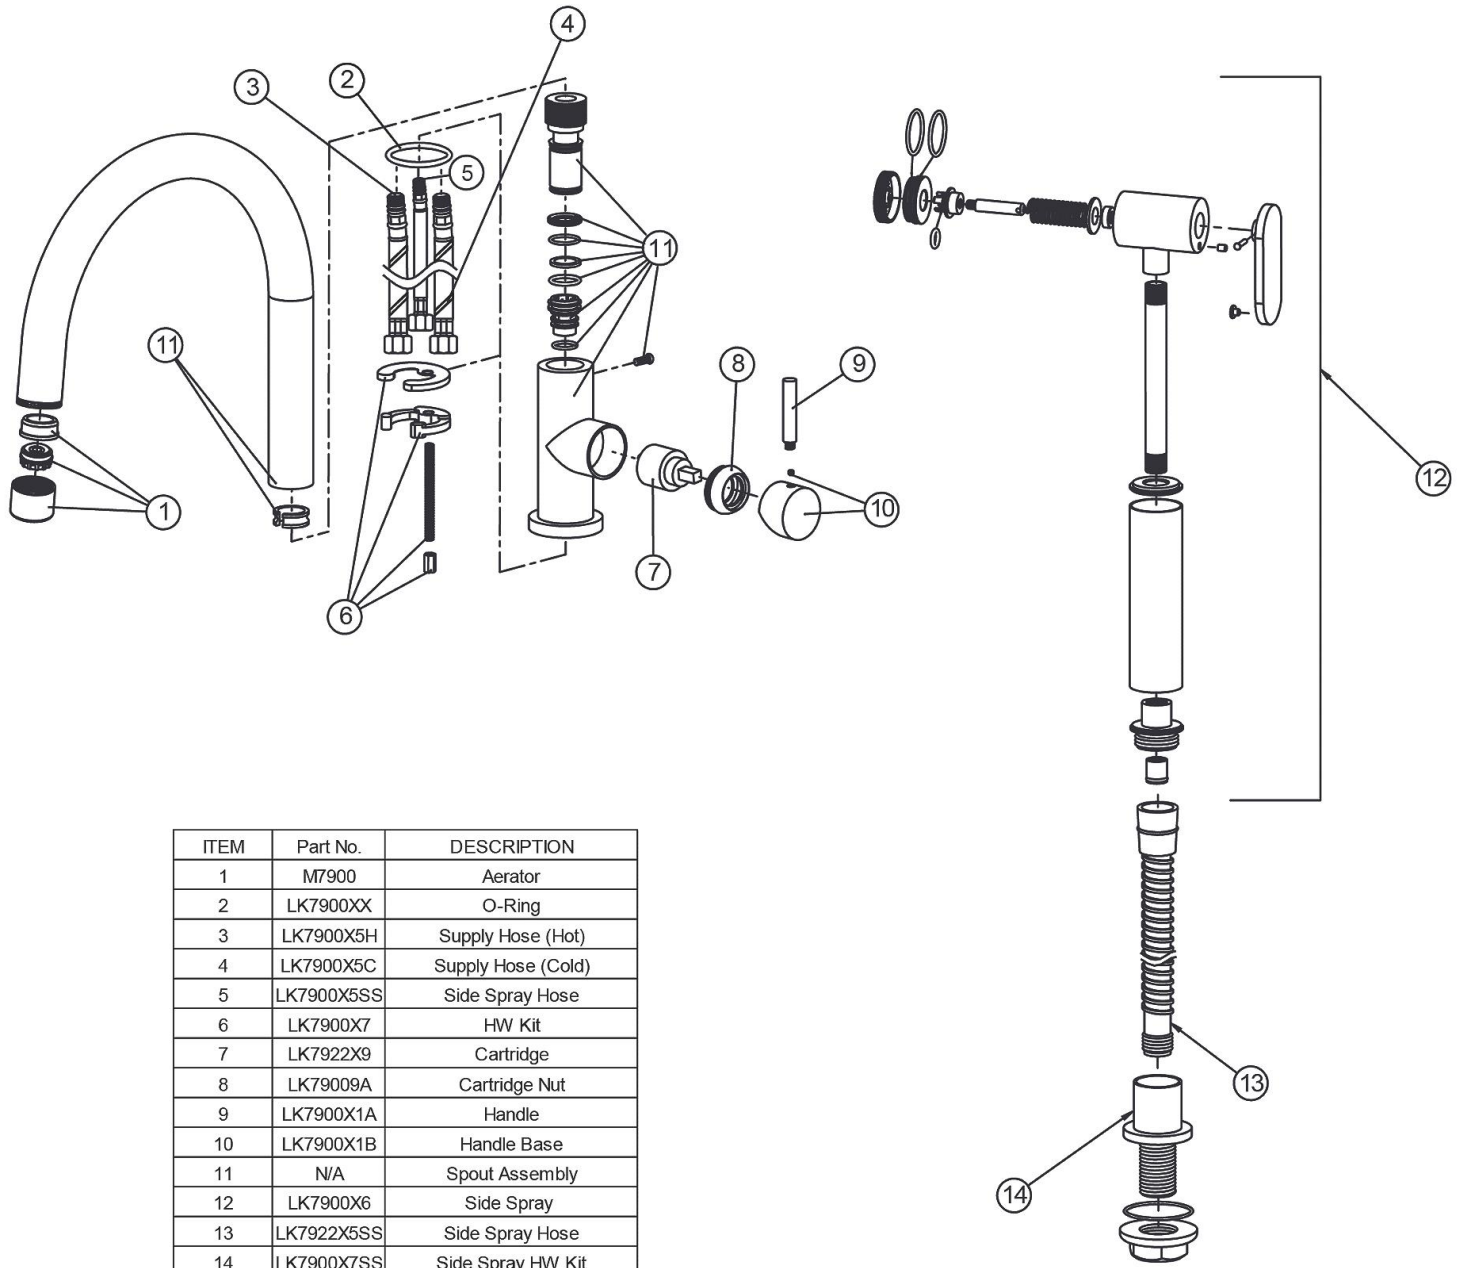

PRODUCT SPECIFICATIONS

Allure Single Hole Kitchen Faucet with Lever Handle and Side Spray Satin Stainless Steel. Faucet has a flow rate of 1.5 GPM, and is made of Stainless Steel material, with a Ceramic Disc valve. Faucet requires 2 faucet holes.

Mounting Type:	Deck Mount
Special Features:	Low Flow
Spray Type:	Side
Finish:	Satin Stainless Steel (SSS)
Handle Type:	Lever Handle
Deck Clearance:	7-3/4"
Spout Reach:	8"
Spout Height:	13-3/4"
Hole Drillings:	2
Material:	Stainless Steel
Valve Type:	Ceramic Disc
Valve Connection:	3/8" Female Compression Hose Assembly
Flow Rate:	1.5 GPM
Faucet Hole Size (min):	1-1/2"
Countertop Thickness:	2-1/2"
Spout Swing Rotation:	360°
Spout Type:	Standard Spout

Product Compliance: ADA & ICC A117.1
ASME A112.18.1/CSA B125.1
CEC
NSF 372 (lead free)
NSF 61 (Q≤1)

Complies with ADA & ICC A117.1 accessibility requirements when installed according to the requirements outlined in these standards.

ITEM	Part No.	DESCRIPTION
1	M7900	Aerator
2	LK7900XX	O-Ring
3	LK7900X5H	Supply Hose (Hot)
4	LK7900X5C	Supply Hose (Cold)
5	LK7900X5SS	Side Spray Hose
6	LK7900X7	HW Kit
7	LK7922X9	Cartridge
8	LK79009A	Cartridge Nut
9	LK7900X1A	Handle
10	LK7900X1B	Handle Base
11	N/A	Spout Assembly
12	LK7900X6	Side Spray
13	LK7922X5SS	Side Spray Hose
14	LK7900X7SS	Side Spray HW Kit