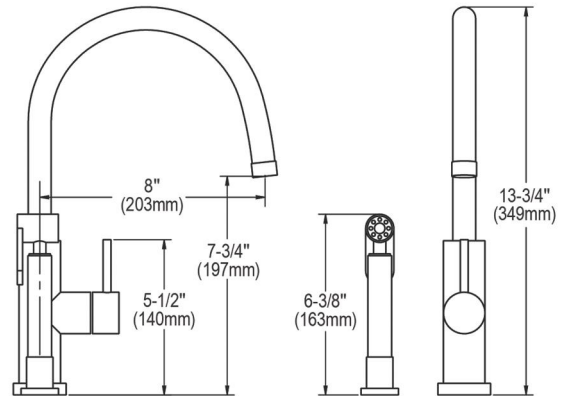

PART: _____ QTY: _____
PROJECT: _____
CONTACT: _____
DATE: _____
NOTES: _____
APPROVAL: _____

In keeping with our policy of continuing product improvement, Elkay reserves the right to change product specifications without notice. Please visit elkay.com for the most current version of Elkay product specification sheets. This specification describes an Elkay product with design, quality, and functional benefits to the user. When making a comparison of other producers' offerings, be certain these features are not overlooked.