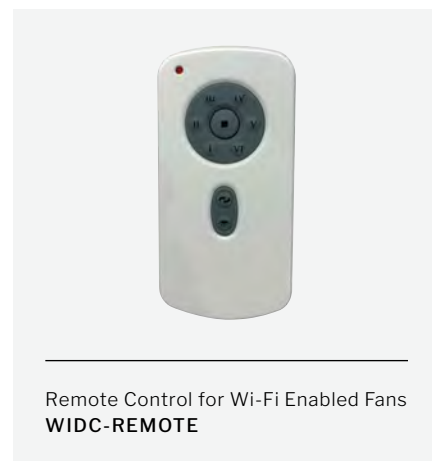

TYPE G

Hard-Wired Slide Control  
CM-8W

FEATURES

- Hard-Wired 3 Speed Slide On/Off Light Wall Control for Most AC Motor Fans
- Controls up to 1 AC Motor Fan
- 3 Way  
*Requires 2 Lead Wires, Neutral to Fan, & Ground Wire*
- Includes:  
1 Hard-Wired Wall Control  
1 White Control Faceplate

TYPE H

3 Speed Wall Control  
ICS-WALL

FEATURES

- Wall Transmitter Replacement  
*\* Receiver Not Included*
- Controls up to 1 AC Motor Fan
- Battery Operated
- Includes:  
1 Transmitter  
1 23AC 12V Battery  
1 Black Handheld Remote Clamshell  
1 White Wall Plate  
Almond, Black, & White Transmitter Faceplates

TYPE I

Remote Control for Wi-Fi Enabled Fans  
WIDC-REMOTE

FEATURES

- Handheld Remote Replacement for 434 MHz Wi-Fi Fans  
*\* Receiver Not Included*
- Battery Operated
- Includes:  
1 Handheld Remote Transmitter  
1 23AC 12V Battery