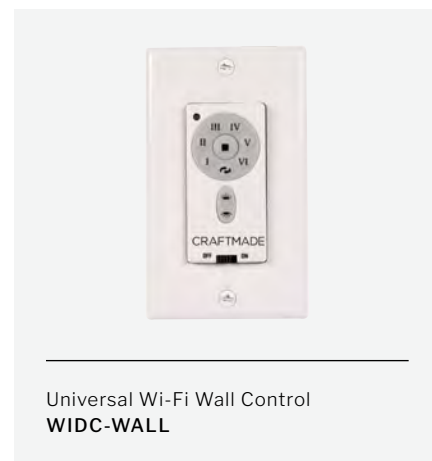

Universal Wi-Fi Remote or Wall Control
WUCI-1000

TYPE I

Universal Wi-Fi Wall Control
WIDC-WALL

FEATURES

- Wall Transmitter Replacement for 304 MHz Wi-Fi Fans
  * Receiver Not Included
- Controls up to 1 DC Motor Fan
- Battery Operated
- Includes:
  1 Transmitter
  1 23AC 12V Battery
  1 White Wall Plate
  1 White Transmitter Faceplate

SPECS

Control Type	Wall Control
Light Control	On/Off & Dimming
Fan Control	6 Speed & Reverse
Fan Motor Type	DC Motor
Control Frequency	304
Power	Max 1 DC Fan
Finish	Wall Plate: W Faceplate: W