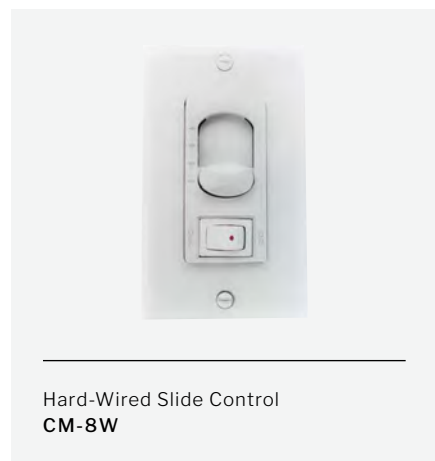

TYPE G

Hard-Wired Slide Control  
CM-8W

FEATURES

- Hard-Wired 3 Speed Slide On/Off Light Wall Control for Most AC Motor Fans
- Controls up to 1 AC Motor Fan
- 3 Way  
*Requires 2 Lead Wires, Neutral to Fan, & Ground Wire*
- Includes:  
1 Hard-Wired Wall Control  
1 White Control Faceplate

SPECS

Control Type	Hard-Wired Wall Control
Light Control	On/Off
Fan Control	3 Speed
3 Way	Yes
Fan Motor Type	AC Motor
Power	Max 1 AC Fan Max 1.25 Amp Fan Max 300 Watts LED Max 300 Watts Incandescent
Finish	Faceplate: W

TYPE H

3 Speed Wall Control  
ICS-WALL

FEATURES

- Wall Transmitter Replacement  
*\* Receiver Not Included*
- Controls up to 1 AC Motor Fan
- Battery Operated
- Includes:  
1 Transmitter  
1 23AC 12V Battery  
1 Black Handheld Remote Clamshell  
1 White Wall Plate  
Almond, Black, & White Transmitter Faceplates

SPECS

Control Type	Wall Control
Light Control	On/Off & Dimming
Fan Control	3 Speed & Reverse
Fan Motor Type	AC Motor
Control Frequency	304
Power	Max 1 AC Fan
Finish	Clamshell: BL Wall Plate: W Faceplates: AL, BL, W