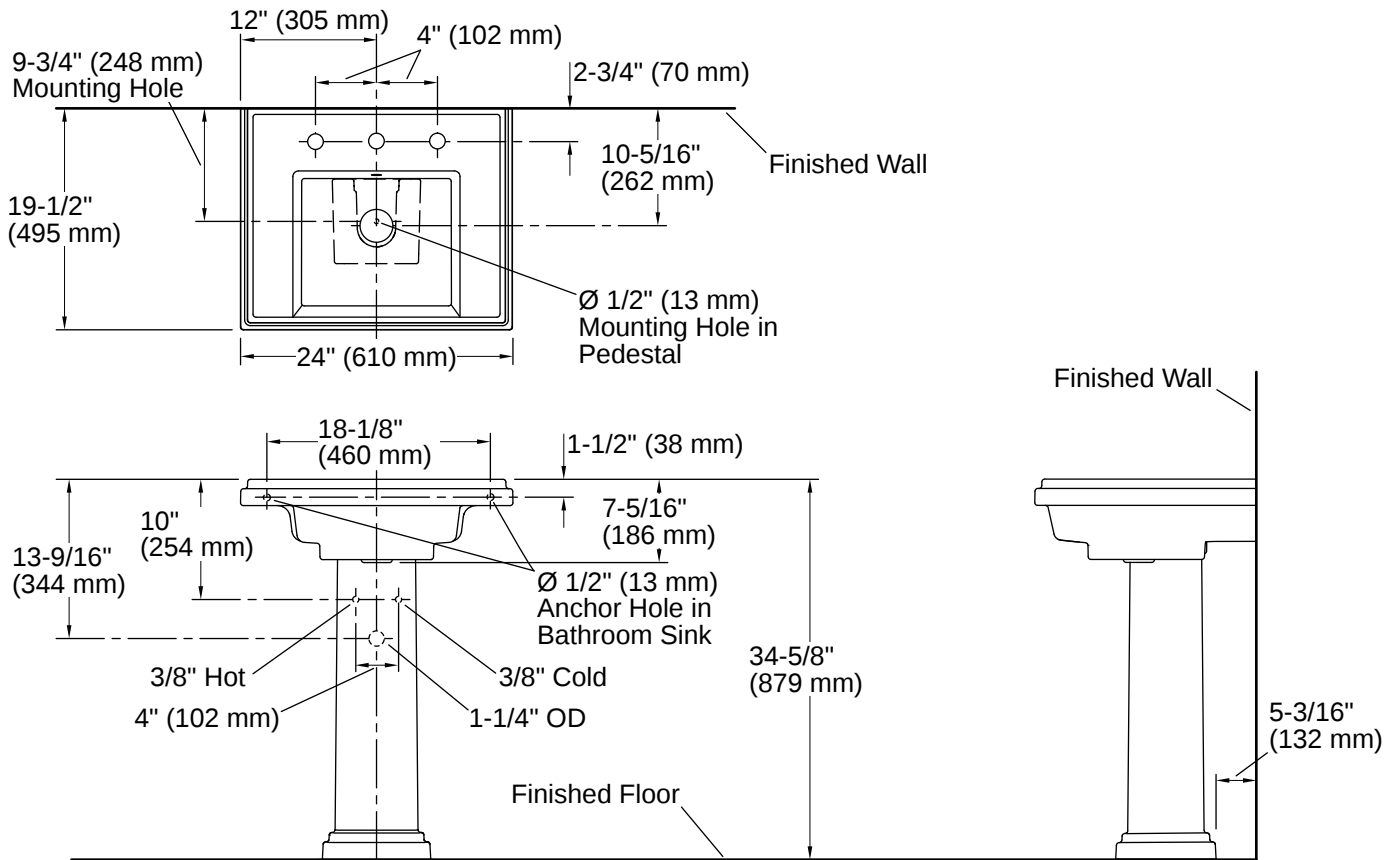

Installation

- Pedestal

Installation Notes

Install this product according to the installation instructions.