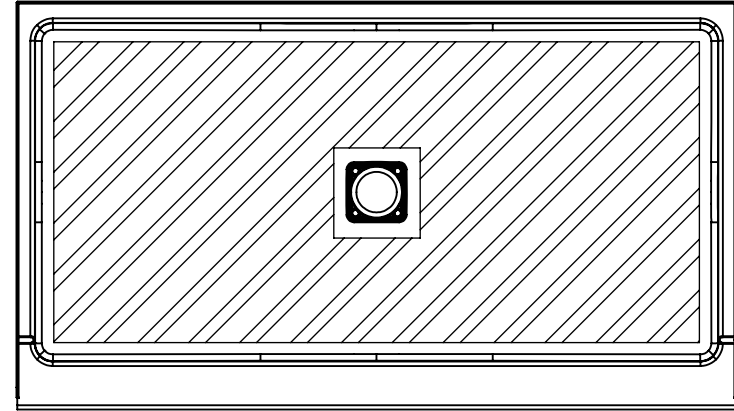

2

1

B

B

Shaded area represents anti-slip coverage

A

Square Drain models include Drain Kit and Cover Plate

A

- All dimensions are approximate. Measurements should be verified against the unit to ensure proper fit

2

1