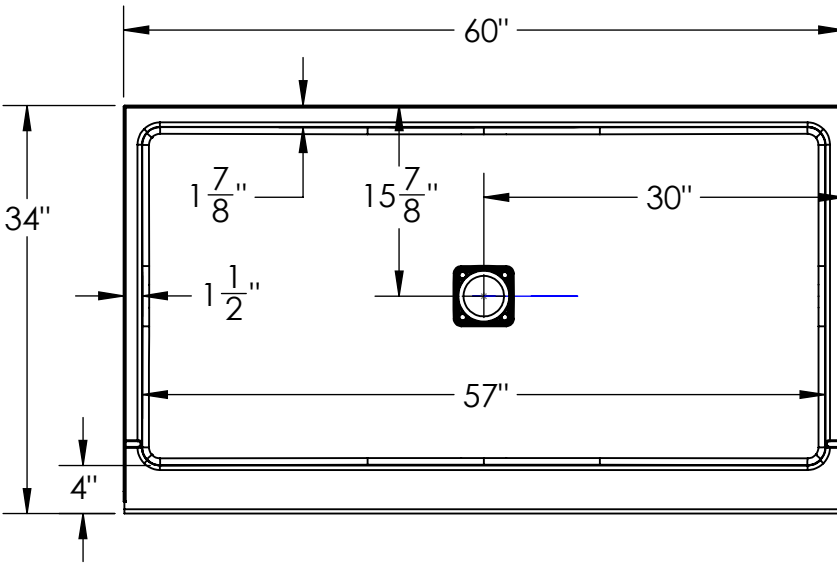

2

1

B

B

Shaded area represents anti-slip coverage

A

Square Drain models include Drain Kit and Cover Plate

A

- All dimensions are approximate. Measurements should be verified against the unit to ensure proper fit

2

1