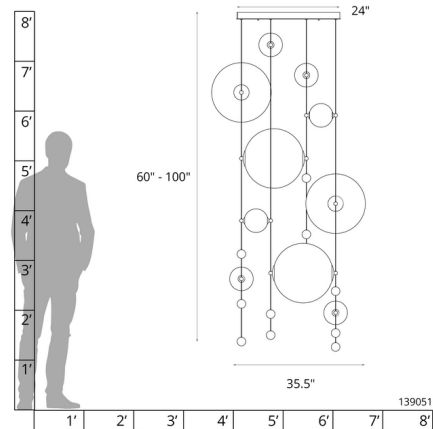

Description

The Abacus Square Pendant centralizes the focus in your room. Creating your own unique look, the blown glass globes can be moved up and down their low-voltage cable rails using tiny grippers on each side to customize each globe's position. Canopy: 24 inch square. Lifetime Limited Warranty when installed in residential setting. Handcrafted to order by skilled artisans in Vermont, USA. Note: The upper canopy can will always be finished in black while the canopy faceplate will match the selected finish.

Specifications

COLOR	Opal
BODY FINISH	Vintage Platinum
WATTAGE	42W
DIMMER	Low Voltage Electronic
DIMENSIONS	35.5"W x 60"H x 27.2"D
INTEGRATED LED MODULE	6 x LED/3W/120-277V LED
INTEGRATED LED MODULE	4 x LED/6W/120V LED
COUNTRY OF ORIGIN	United States

Technical Information

COLOR RENDERING	90 CRI
LAMP COLOR	3000K
LUMENS/WATT	1,006.67
LUMINOUS FLUX	3020 lumens

Shown in vintage platinum / opal

CLICK TO VIEW PRODUCT

Notes: