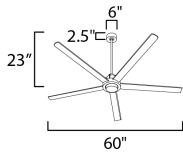

PRODUCT DESCRIPTION

For larger spaces, a larger blade span is sometimes required. This minimalist design is pure and simple. Elongated ABS blades span 60 inches and finished in Matte White contrasting the motor housing’s Natural Aged Brass finish. The two tone finish makes for a stylish and bright fan great for interior spaces. Wall control with dual slide dimmer and fan speed control is provided.

MEASUREMENTS

DIMENSION : 60" W x 23" H x 60" Ext
 MAX OAH : 23" OAH
 CANOPY : 6" W x 2.5" H x 6" L
 HANGING WEIGHT : 15 lb

LAMPING

INPUT VOLTAGE : 120V
 LUMENS : 1,030 Rated (570 Del.)
 BULB : 1 x 12W LED AC Integrated , 12W Total
 BULB INCLUDED : (Integrated)
 DIMMABLE : Y
 CRI : 90 CRI
 COLOR_TEMP : 3000K