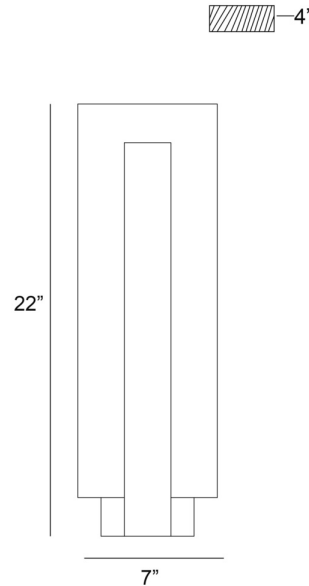

## Carta, Outdoor, 22", Matte Black, Frosted Glass

Item No.  
45722-011

JOB NAME:

DATE:

TYPE:

COMMENTS:

### LIGHT INFORMATION

Light Type Integrated LED

Bulb Socket N/A

Bulb Shape N/A

Bulb Included Yes

CRI 90

Delivered Lumens 1080

Colour Temperature (Kelvin) 3000K

### DIMENSIONS & WEIGHT

Product Width (In) 4

Product Height (In) 22

Product Ext (In) 4

Product Diameter (In)

Product Weight (Lbs) 3.7

Product Length (In) 7