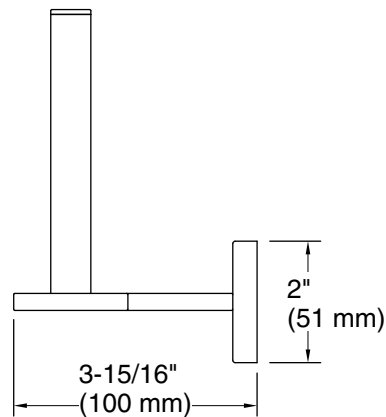

Technical Information

All product dimensions are nominal.

Material: Zinc, Stainless Steel

Notes

Install this product according to the installation instructions.

CAUTION: Risk of personal injury. Do not install these products in any area where they are likely to be used inadvertently as a grab bar or support bar. These products are not designed or intended for use as a grab bar or support bar.