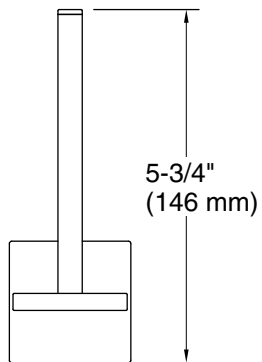

Technical Information

All product dimensions are nominal.

Material: Zinc, Stainless Steel

Notes

Install this product according to the installation instructions.

CAUTION: Risk of personal injury. Do not install these products in any area where they are likely to be used inadvertently as a grab bar or support bar. These products are not designed or intended for use as a grab bar or support bar.