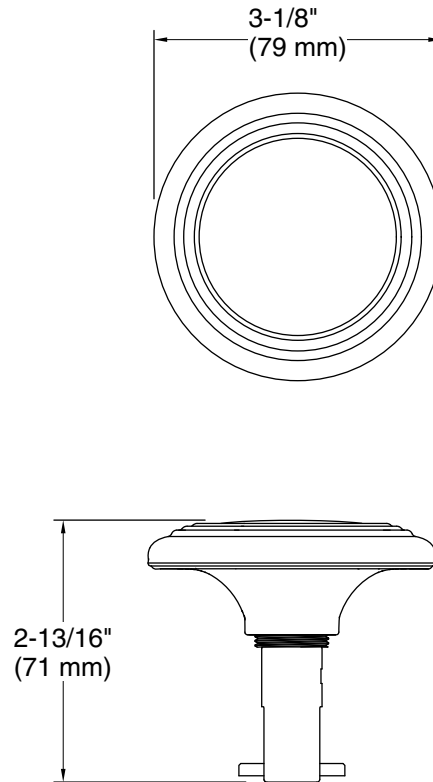

Features

- Handle designed to complement traditional bathroom decor
- Trim can be easily replaced when the design or finish needs updating
- Not required for pressure testing the rough drain
- Smooth, push-button operation
- Box includes handle, stopper, decorative flange with flange nut, overflow escutcheon, and alignment tool

Material

- Durable metal construction
- KOHLER finishes resist corrosion and tarnishing

Required Products/Accessories

K-37383 Rough-in cable bath drain, PVC, 30" cable with tubing

K-78438 30" cable bath drain

or

K-37385 rough-in cable drain, PVC, 45" cable

K-78439 45" cable bath drain

Codes/Standards

ASME A112.18.2/CSA B125.2

KOHLER® Faucet Lifetime Limited Warranty

See website for detailed warranty information.

Technical Information

All product dimensions are nominal.

Material: Metal

Notes

Install this product according to the installation instructions.