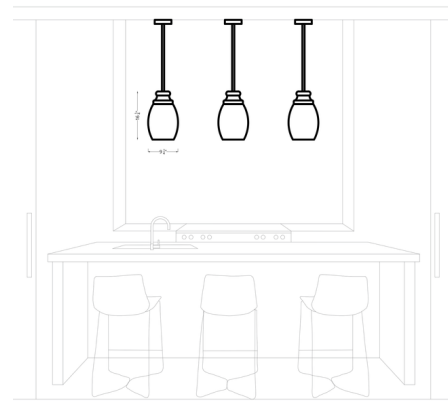

Description

The Marino Pendant brings a clean simplicity to your interior space. The smooth frame is complemented by organic shaped glass that casts warm shadows across your room. Note: This fixture features mouth-blown glass and slight variations are an inherent part of the handcrafting process.

Shown in midnight black / clear

Specifications

COLOR	Clear
BODY FINISH	Midnight Black
WATTAGE	9W
DIMMER	Standard 120V
DIMENSIONS	9.25"W x 16.25"H
BULB NOT INCLUDED	1 x Edison ST-Shape/Medium (E26)/9W/120V LED
OTHER BULB OPTIONS	1 x A19/Medium (E26)/120V LED
COUNTRY OF ORIGIN	China