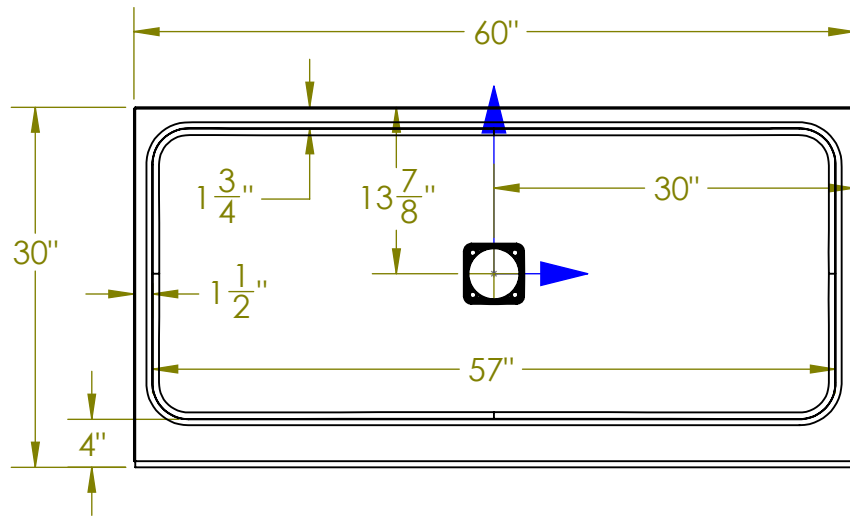

2

1

B

B

Shaded area represents anti-slip coverage

A

A

Square Drain models include Drain Kit and Cover Plate

- All dimensions are approximate. Measurements should be verified against the unit to ensure proper fit

2

1