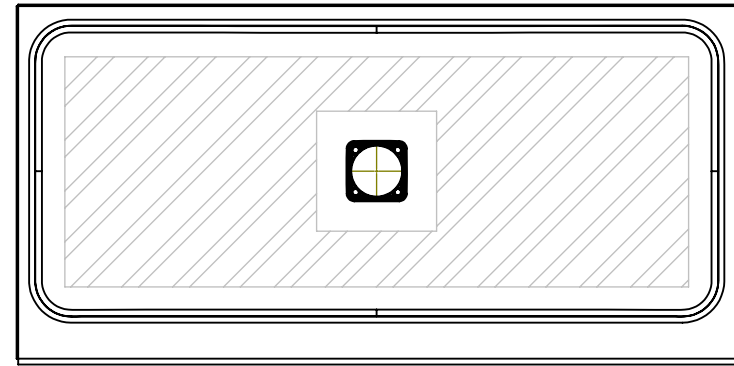

2

1

B

B

Shaded area represents anti-slip coverage

A

A

Square Drain models include Drain Kit and Cover Plate

- All dimensions are approximate. Measurements should be verified against the unit to ensure proper fit

2

1