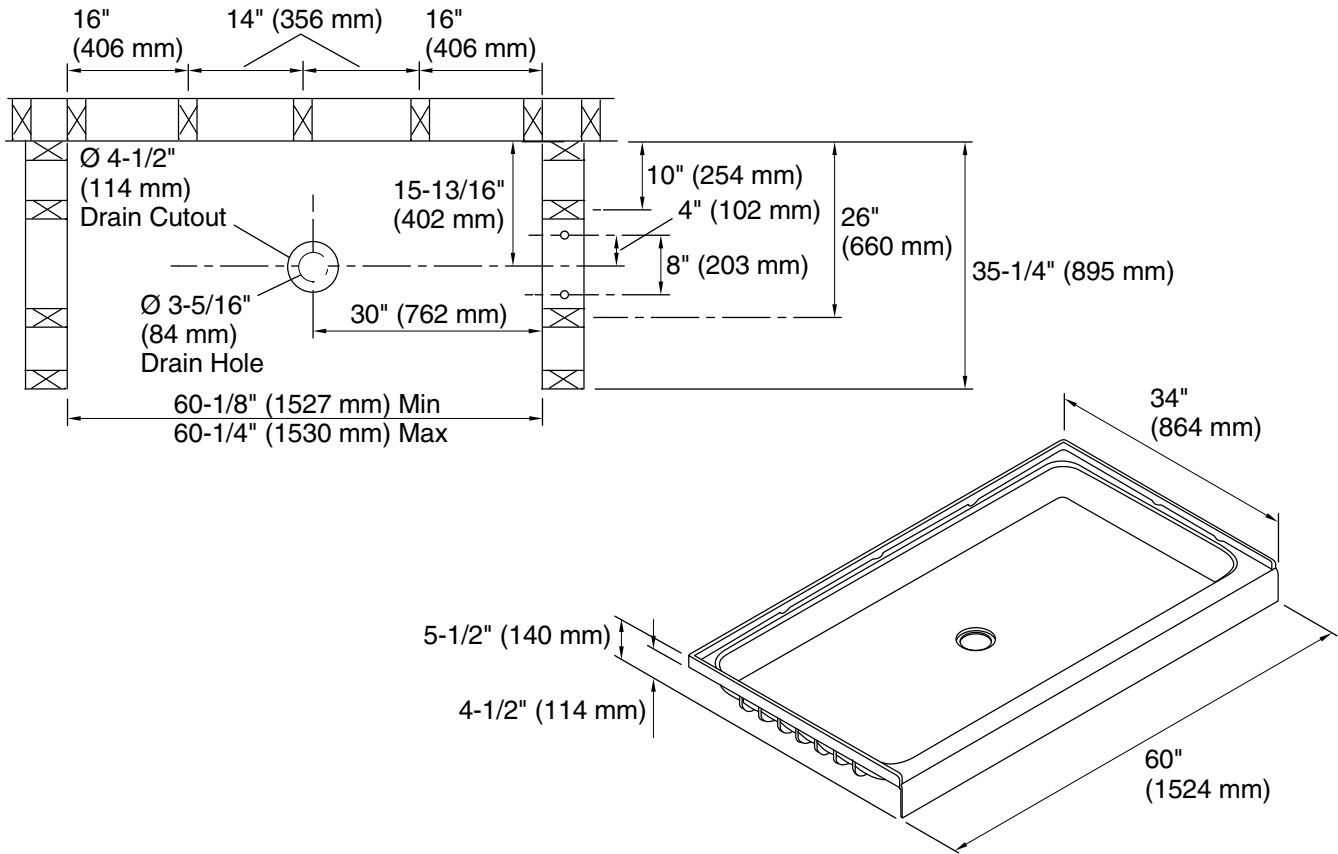

4-10-2026 22:49 - US/CA

Technical Information

All product dimensions are nominal.

Drain location: Center
Minimum flat for door: 3" (76 mm)

Notes

Install this product according to the installation instructions.
Studs should be positioned roughly as shown. Double studding is recommended for pivot shower door installations.