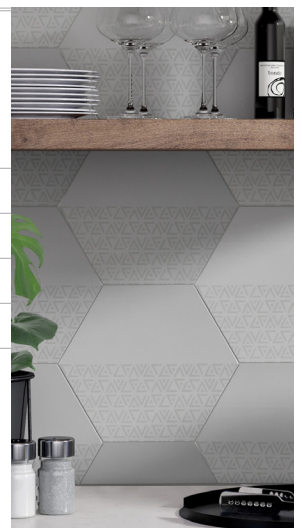

Rhythm™ creates a stunning look in your space with its geometric shape and unique design detail. Available in Black, White, and Silver and in solid or pattern designs, Rhythm brings new life to the traditional hex. Combine pattern tiles with solid and create a truly memorable, and design inspired look.

# RHYTHM™

*Glazed Porcelain*

FLOOR / WALL  RESIDENTIAL  COMMERCIAL  INDOOR  OUTDOOR  POOL 

White Hex Pattern

Black Hex Pattern

Silver Hex Pattern

White Hex

Black Hex

Silver Hex

Pattern tiles not recommended for commercial floor applications.

19"x22" size available in Black and White colors only.

Sizes							
	19" x 22" 19.10" x 22.05"	11" x 13" 11.22" x 12.99"					
Thickness	10mm	9mm					
Faces	1	1					
Finish	Matte	Matte					
Edge	Pressed	Pressed					
Grout Joint Recommendation	1/8"	1/8"					
Testing	Abrasion Resistance C1027	Breaking Strength C648	Chemical Resistance C650	Water Absorption C373	DCOF ANSI A1371	Scratch Hardness MOHS	Shade Variation Rating
	Results* IV	>275 lbf	Resistant	<0.50%	>0.42 (Solid) <0.42 (Pattern)	6	V1