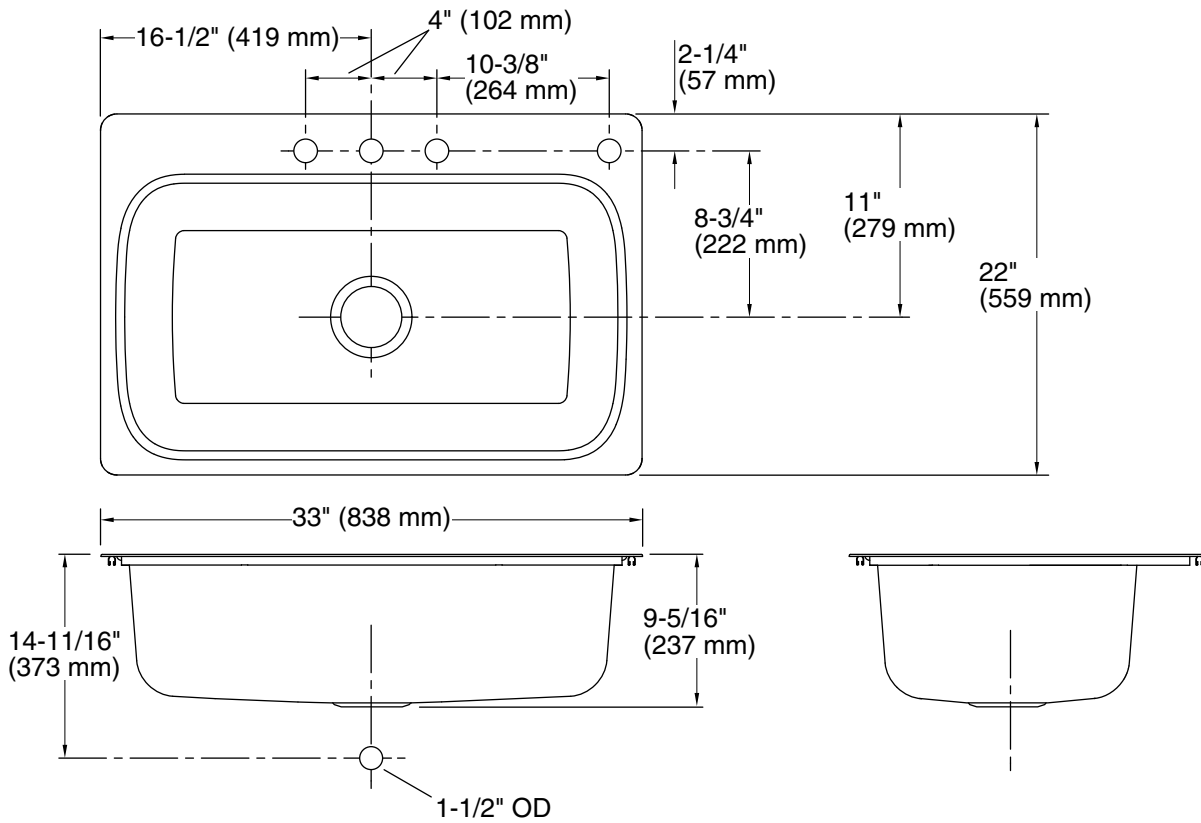

Verse™
33" top-mount single-bowl kitchen sink
K-20060-4

Features

- 36" minimum base cabinet width
- Single bowl
- 9" (229 mm) depth provides generous workspace
- Includes installation hardware
- Three faucet holes and one accessory hole to the right

Technical Information

All product dimensions are nominal.

Basin configuration: Single Bowl
 Min. base cabinet width: 36" (914 mm)

Bowl area (Only): Length: 29-7/16" (748 mm)
 Width: 15-11/16" (399 mm)
 Bowl depth: 9" (229 mm)
 Water depth: 9" (229 mm)

Number of deck holes: 4

Faucet hole(s): 1-7/16" (37 mm)

Soap/Lotion hole: 1-7/16" (37 mm)

Drain hole: 3-3/4" (94 mm)

Notes

Install this product according to the installation instructions.