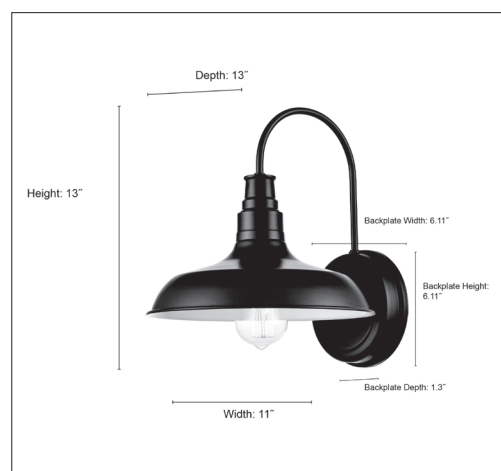

2901

ONE LIGHT OUTDOOR SCONCE

FINISH

GA - Galvanized
PBK - Powder Coated Black
PBZ - Powder Coated Bronze

DIMENSIONS

Width 11"
Height 13"
Ext. 13"
Backplate Width 6.11"
Backplate Height 6.11"
Backplate Depth 1.3"
Weight 2.85 lbs.

MATERIAL

Steel

GLASS

Glass No

LAMPING

Bulbs 1-Medium
Bulb Base Medium (E26)
Watts per Bulb 100W
Voltage 120V
Total Wattage 100W
Bulbs Included No

CERTIFICATION

UL Listed Wet Location

ITEM NUMBER

SKU's 2901-GA
2901-PBK
2901-PBZ

2901 PBK

2901 GA

2901 PBZ

Millennium Lighting
105 Declaration Drive
McDonough, GA 30253
www.millenniumlighting.com