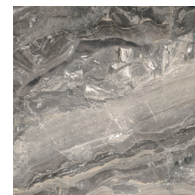

DCOF:
In accordance

COLORS

Golden White
CAE AFGW

Majestic White
CAE AFMW

Amazing Silver
CAE AFAS

Keen Gray
CAE AFKG

Unique Black
CAE AFUB

Crystal Delight
CAE AFCD

Pink Onyx
CAE AFPO

SIZES & SHAPES

FIELD

47 1/16" x 109 7/16" x 6mm
12" x 24" x 9mm
24" x 24" x 9mm
31 1/2" x 31 1/2" x 9mm
48" x 48" x 9mm

DECORATIVE

12" x 12" - mosaic small squares
11 3/16" x 13" - hexagon
12" x 12" - 4" mosaic squares with brass accent

TRIM

Bullnose
Step Tread
Step Tread Corner

FINISH

Polished
Matte

VIRGINIATILE