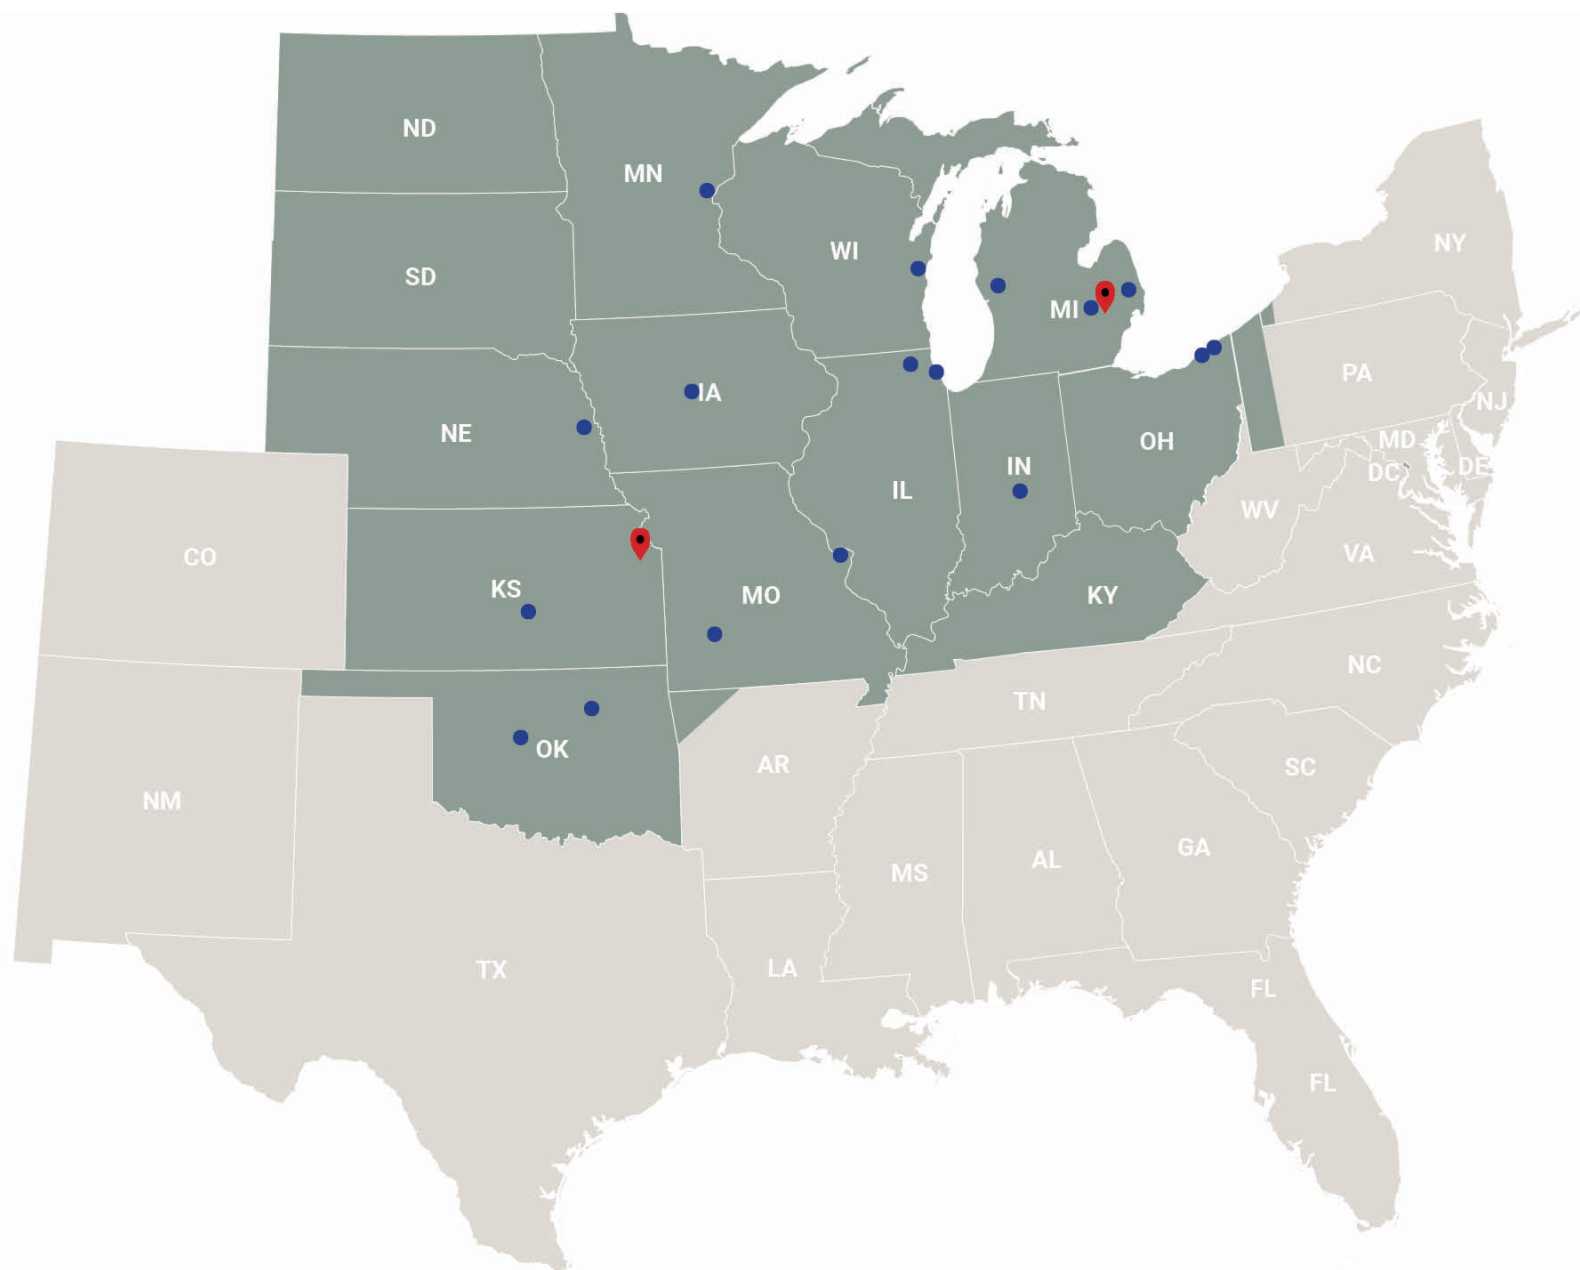

**VIRGINIATILE**

# VIRGINIATILE

● = Showroom and Warehouse

■ = Operating Territory

📍 = Distribution Center

## MICHIGAN

Farmington Hills  
24404 Indoplex Circle  
Farmington Hills MI 48335

Grand Rapids  
3440 Broadmoor Ave SE  
Grand Rapids MI 49512

Livonia Dist Center  
28320 Plymouth Road  
Livonia MI 48150

Troy  
900 W Maple Road  
Troy MI 48084