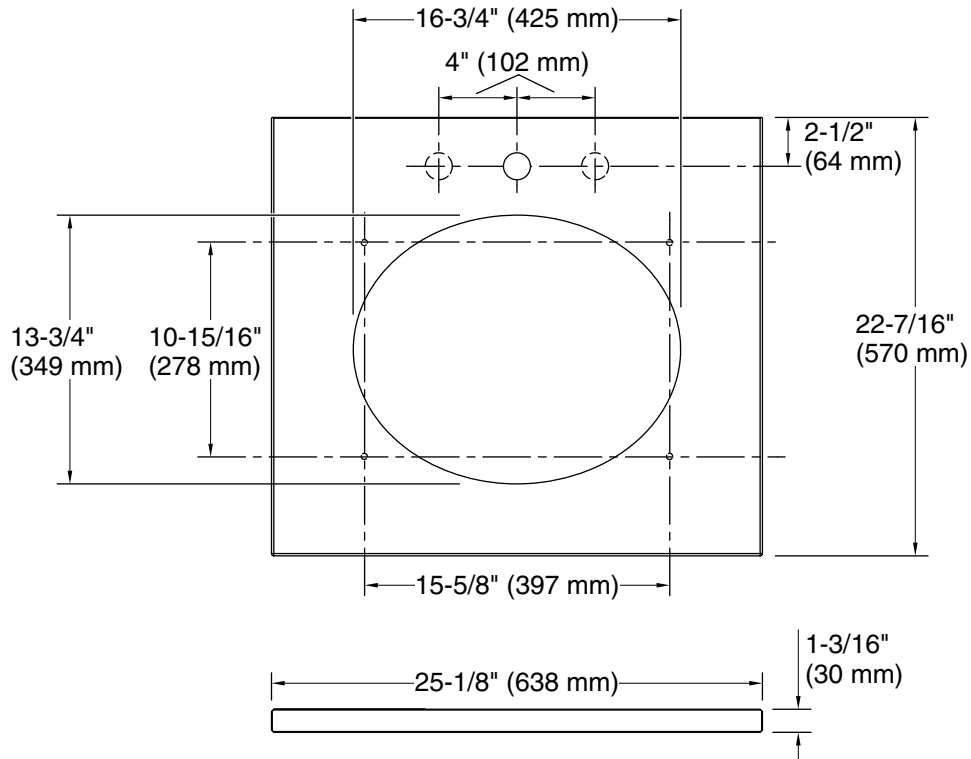

Material

- Silestone® quartz

Installation

- Vanity top
- Single faucet hole with pilot holes for optional 8" (203 mm) widespread faucet configuration

Recommended Products/Accessories

- K-2205 19-1/4" oval undermount bathroom sink, no overflow
- K-2881 19-1/4" oval undermount bathroom sink
- K-2874 19-1/2" round undermount bathroom sink
- K-2210 19-1/4" oval undermount bathroom sink

Available Colors/Finishes

Color tiles intended for reference only.

Color	Code	Description
	EMQ	ET Marquina
	EST	ET Statuario
	MMW	Miami White

Technical Information

All product dimensions are nominal.

Center(s): 8" (203 mm)