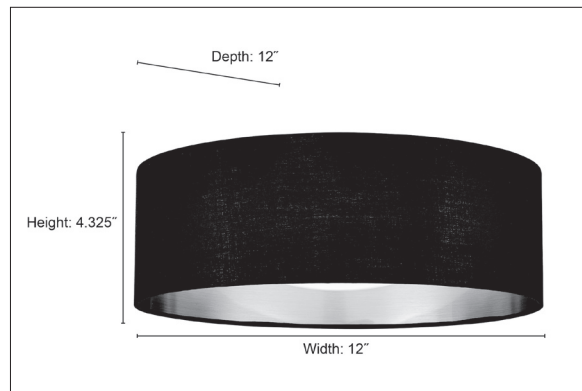

4521

ROSATA LED ONE LIGHT FLUSH MOUNT

FINISHES

BG - Burnished Gold

DIMENSIONS

Width 12"
Height 4.325"
Weight 2.71 lbs

MATERIAL

Metal

Shade

Shade Black Fabric

LAMPING

Watts 15W
Lumens 793L
Color Temperature 3000K
Voltage 120V
CRI 90

CERTIFICATION

UL Listed Dry Location

ITEM NUMBER

SKU's 4521 BG

4521 BG

Millennium Lighting
105 Declaration Drive
McDonough, GA 30253
www.millenniumlighting.com