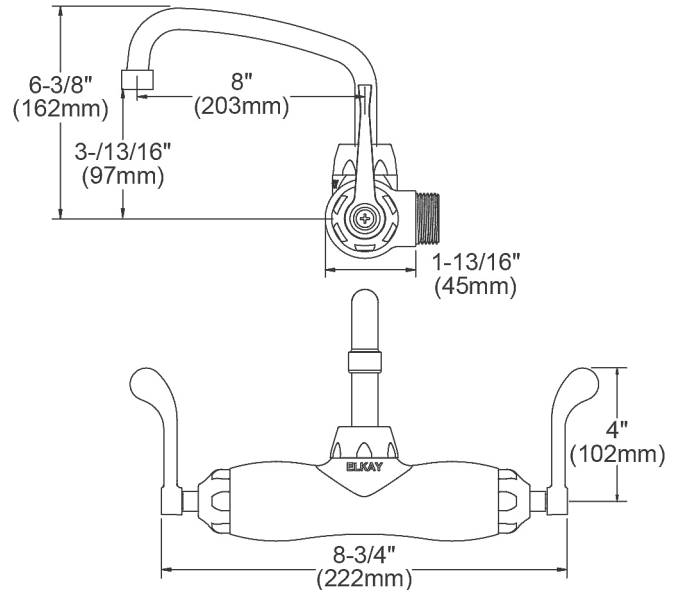

A Century of Tradition and Quality.

For more than 100 years, Elkay has been making innovative products and providing exceptional customer care. We take pride in offering plumbing products that make life easier, inspire change and leave the world a better place.

Product Compliance: ADA & ICC A117.1
ASME A112.18.1/CSA B125.1
CEC
NSF 372 (lead free)
NSF 61 (Q≤1)

Complies with ADA & ICC A117.1 accessibility requirements when installed according to the requirements outlined in these standards.

[Clean and Care Manual (PDF)](#)
[Installation Instructions (PDF) - A55483](#)
[Warranty (PDF)](#)