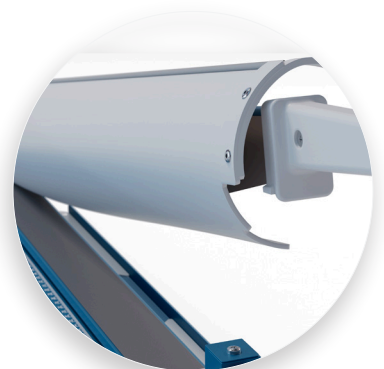

## Premium Guillotine

The Dahle 569 premium guillotine is one of the safest, most capable trimmers ever developed. It features a revolutionary rotating safety guard for protection, a self-sharpening cutting system, and a sturdy metal base with screened guides. This German engineered trimmer is ultra-precise and ideal for paper, cardstock, & matboard.

### Features | Benefits

- Self-sharpening cutting system maintains a perfectly honed blade
- Rotating protective guard keeps fingers safe and prevents injury
- German steel blade is machine ground to the ideal trimming edge
- Blade will safely hold any angle and won't fall down unexpectedly
- Lockable blade to prevent unauthorized use
- Sturdy metal base with screened Inch, metric, and angled guides for easy alignment
- German engineered for precision and accuracy
- Manual clamp holds work securely
- Extendable guide for precision trimming of thin material

Cut Length

Sheet Capacity

Self Sharpening

Manual Paper Clamp

Alignment Guide

Metal Base

German Engineered

*Self-sharpening system maintains a perfectly honed blade.*