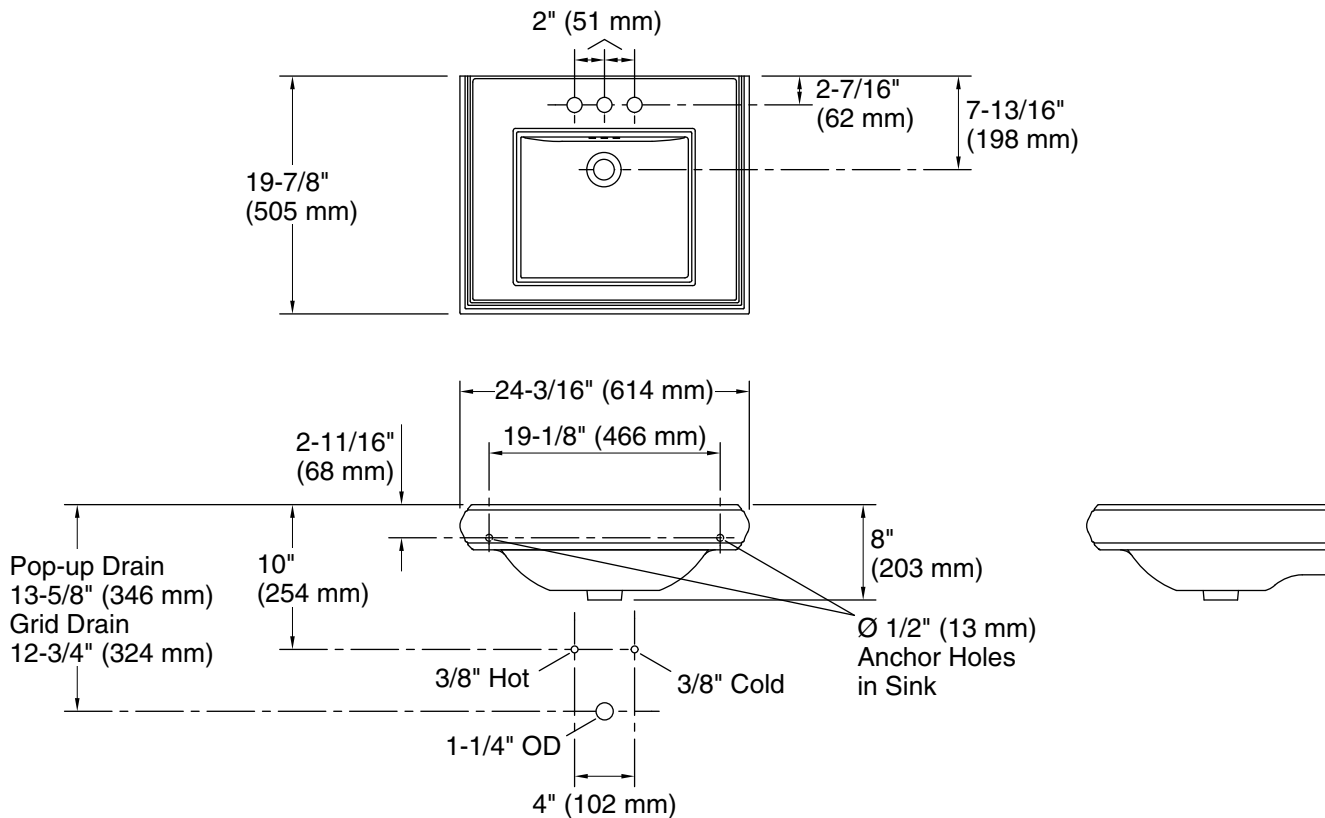

Features

- 4" (102 mm) centerset faucet holes
- Refined rectangular basin
- Overflow drain
- Combines with the K-2267 pedestal to create the K-2238-4 Memoirs pedestal sink
- Combines with the K-30009 Memoirs console table legs to create a complete console table solution
- Coordinates with other products in the Memoirs collection

Technical Information

All product dimensions are nominal.

Basin configuration:	Single Bowl
Center(s):	4" (102 mm)
Bowl area:	Length: 15" (381 mm) Width: 13" (330 mm) Water depth: 4-1/2" (114 mm)
With overflow:	Yes
Number of deck holes:	3
Faucet hole(s):	1-1/4" (32 mm)
Drain hole:	1-3/4" (44 mm)