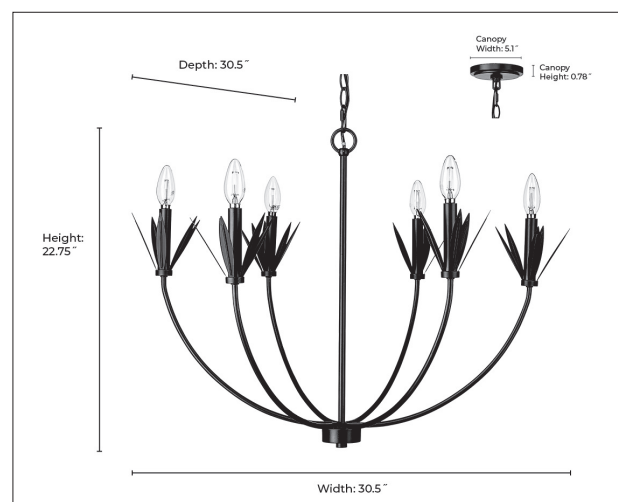

12706

PRIMROSE SIX LIGHT CHANDELIER

FINISH

MB - Matte Black
TWH - Textured White

DIMENSIONS

Width 30.5"
Height 22.75"
Canopy Width 5.1"
Canopy Height 0.78"
Canopy Depth 5.1"
Chain 60"
Wire 144"
Weight 5.42 lbs.

MATERIAL

Steel

Glass

Glass No

LAMPING

Bulbs 6-Candle
Bulb Base Candelabra (E12)
Watts per Bulb 60W
Voltage 120V
Total Wattage 360W
Bulbs Included No

CERTIFICATION

ETL Listed Dry

ITEM NUMBER

SKU's 12706 TBK
12706 TWH

12706 MB

12706 TWH

Millennium Lighting
105 Declaration Drive
McDonough, GA 30253
www.millenniumlighting.com