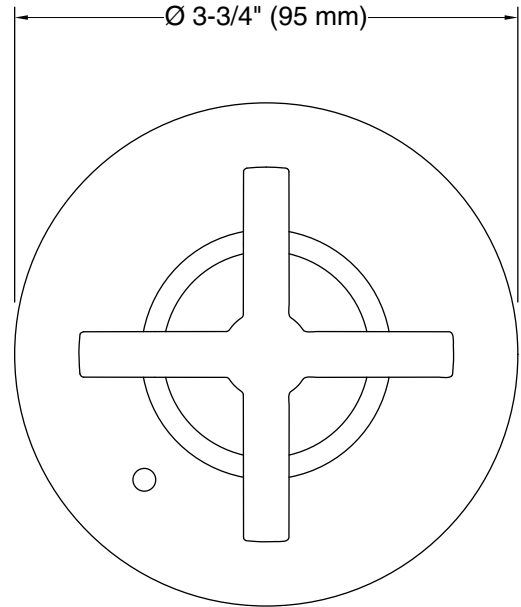

Required Products/Accessories

- P29527-00 1/2" Volume Control Rough-In Assembly
or
P29528-00 3/4" Volume Control Rough-In Assembly

ADA **CSA B651** **OBC**

Codes/Standards

ASME A112.18.1/CSA B125.1
ADA
ICC/ANSI A117.1
CSA B651
OBC
NOM Standards
NOM 012-CONAGUA

KALLISTA®

One™ by KALLISTA
Volume control trim, cross handle
P24423-CR

Technical Information
All product dimensions are nominal.

Notes
ADA, OBC, CSA B651 compliant when installed to the specific requirements of these regulations.