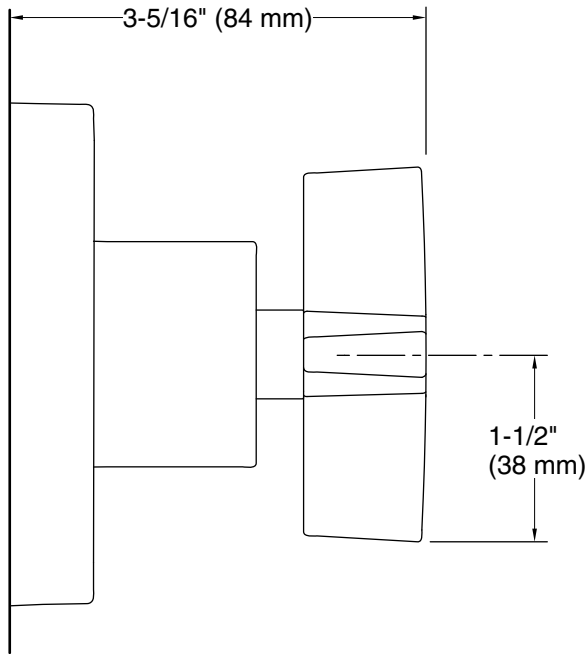

KALLISTA®

One™ by KALLISTA
Volume control trim, cross handle
P24423-CR

Technical Information
All product dimensions are nominal.

Notes
ADA, OBC, CSA B651 compliant when installed to the specific requirements of these regulations.