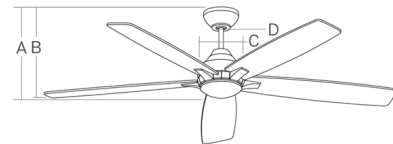

### Description

The Lowden Smart Ceiling Fan with Light features a neutral-toned versatile look that coordinates well with a range of styles from contemporary to coastal farmhouse. Includes one 6 inch downrod and MCRCIT handheld remotecontrol which enables motor on/off, 6 speeds, reverse, light on/off and dimming. The fan fits seamlessly into your modern lifestyle, integrating with smart home tech including Alexa/Echo, Google Home, SmartThings, Control4, ELAN and Hubitat. It can also be controlled through the Bond Home app on your phone, where you can adjust fan speed, use breeze mode, and create schedules and fan groups. Features a 178mm x 12mm DC motor, five MDF (wood fibers) blades, 6 speeds with manual reversible switch on housing, 60 inch blade sweep, and 12 degree blade pitch. Measured at high it has Airflow: 6729, Electric Energy Consumption: 39, and Airflow Efficiency: 175CFM/W.

### Specifications

BLADE COLOR	Frosted
BODY FINISH	Brushed Steel / American Walnut-Silver
WATTAGE	20W
DIMMER	Included
DIMENSIONS	60"W x 14.9"H
INTEGRATED LED MODULE	1 x LED/20W/120V LED
COUNTRY OF ORIGIN	China

### Technical Information

LAMP LIFE	50000 hours
COLOR RENDERING	90 CRI
LAMP COLOR	3000K
LUMENS/WATT	35.75
LUMINOUS FLUX	715 lumens

Shown in brushed steel / american walnut-silver / frosted

- A. Fixture Drop: 14.9"
- B. Blade Drop: 12.2"
- C. Housing Width: 7.8"
- D. Downrod: 6"