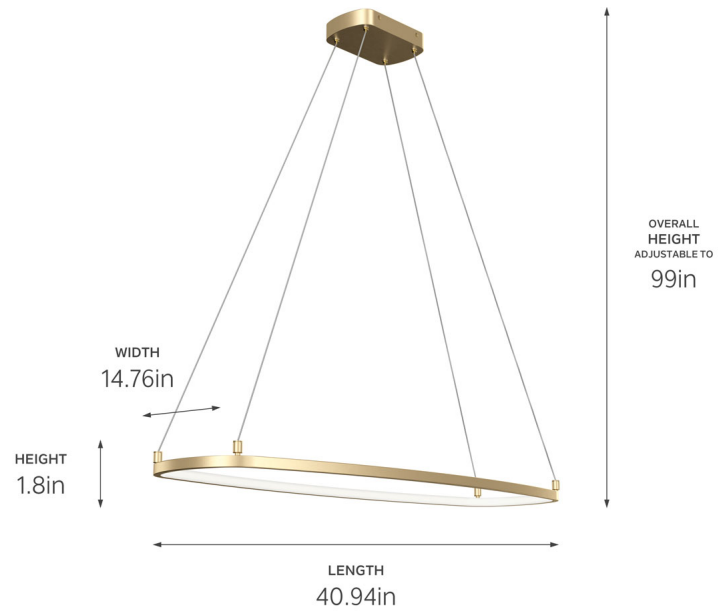

SPECIFICATIONS

Certifications/Qualifications

Prop65	No
DarkSky Approved	No
Location Rating	Dry
	kichler.com/warranty

Dimensions

Height	1.82"
Overall Height	99.5"
Length	41"
Width	15"
Weight	3.98 LBS
Canopy Height	1.5"
Canopy Width	8.5"
Canopy Depth	5.5"

Electrical

Input Voltage	120 V

Light Source

Light Source	Integrated LED
Lamp Included	Integrated
# Of Bulbs/LED Modules	1
Max Wattage/Range	35
Dimmable	Yes

Photometrics

Color Temperature Range	3000K
Color Rendering Index (CRI)	90
Delivered Lumens	2500 L
Delivered Efficacy (Lumens/Watt)	71.4
Rated Life	40000 hours

Mounting/Installation

Interior/Exterior	Interior Product
Mounting Weight	3.98 LBS
Lead Wire Length	96
Wire Connectors	Wire Nuts

FIXTURE ATTRIBUTES

Housing/Glass

Primary Material	Steel

Product/Ordering Information

SKU	84312CG
Finish	Champagne Gold
UPC	887913000255

Finishes

- Champagne Gold
- Matte Black
- White

ALSO IN THIS FAMILY