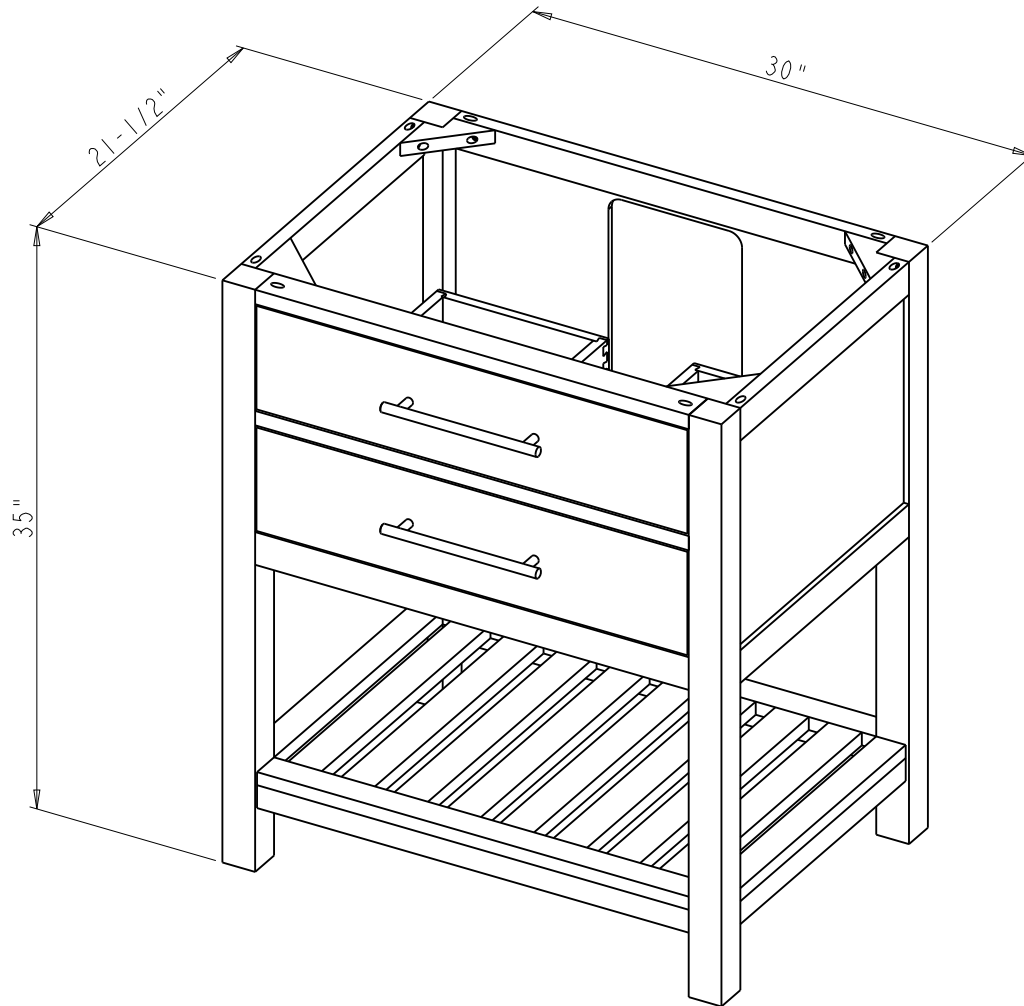

PROPRIETARY AND CONFIDENTIAL THE INFORMATION CONTAINED IN THIS DRAWING IS THE SOLE PROPERTY OF HARDWARE RESOURCES INC. ANY REPRODUCTION IN PART OR AS A WHOLE WITHOUT THE WRITTEN PERMISSION OF HARDWARE RESOURCES INC. IS PROHIBITED.	ITEM#: VN2WAV - 30		MATERIAL:		
	FINISH:		WEIGHT: 9		
	TOLERANCE UNLESS OTHERWISE SPECIFIED: X ±0.20 X.X ±0.10 X.XX ±0.05 ANGULAR: ±0.5°		UNITS:	DRAWN BY: <i>Hugo.cai</i>	DATE: Mar - 24 - 20
	DO NOT SCALE DRAWING		SIZE:	APPROVED BY:	DATE:
		SHEET:	RELEASE LEVEL:	REVISION: