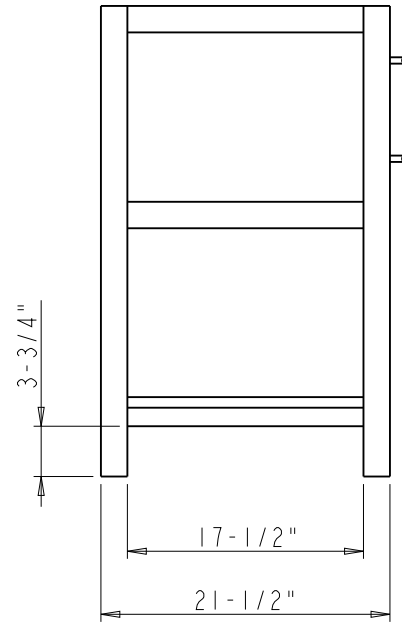

Specification:

1. Finish: See Table
2. Hardware: See Table
3. Hinge: 700.0537.25+600.1234.05 (2 set)
4. Slide: USE58-300-18 + US-CLIP-4W (1 set)
5. Lid Stay (1 pcs)
6. The tolerance is +/- 1/8"

Item number	Finish	Deco Hardware	
		Item number	Qty
VN2WAV-30-GR-NT	Grey	242SN	2
VN2WAV-30-WH-NT	White	242MB	2
VN2WAV-30-BL-NT	Blue	242SBZ	2
VN2WAV-30-GN-NT	Green	242SBZ	2

 <p>PROPRIETARY AND CONFIDENTIAL</p> <p>THE INFORMATION CONTAINED IN THIS DRAWING IS THE SOLE PROPERTY OF HARDWARE RESOURCES INC. ANY REPRODUCTION IN PART OR AS A WHOLE WITHOUT THE WRITTEN PERMISSION OF HARDWARE RESOURCES INC. IS PROHIBITED.</p> <p>DO NOT SCALE DRAWING</p>	ITEM#: VN2WAV-30	MATERIAL:	
	FINISH:	WEIGHT: 9	
	TOLERANCE UNLESS OTHERWISE SPECIFIED: X ±0.20 X.X ±0.10 X.XX ±0.05 ANGULAR: ±0.5°	UNITS:	PROJECTION 
	DATE: Mar-24-20	DRAWN BY: Hugo.cai	DATE:
	APPROVED BY:	DATE:	
	RELEASE LEVEL:	REVISION:	

 <p>PROPRIETARY AND CONFIDENTIAL</p> <p>THE INFORMATION CONTAINED IN THIS DRAWING IS THE SOLE PROPERTY OF HARDWARE RESOURCES INC. ANY REPRODUCTION IN PART OR AS A WHOLE WITHOUT THE WRITTEN PERMISSION OF HARDWARE RESOURCES INC. IS PROHIBITED.</p>	ITEM#: VN2WAV - 30		MATERIAL:		
	FINISH:		WEIGHT: 9		
	TOLERANCE UNLESS OTHERWISE SPECIFIED: X ±0.20 X.X ±0.10 X.XX ±0.05 ANGULAR: ±0.5°		UNITS:	DRAWN BY: <i>Hugo.cai</i>	DATE: Mar - 24 - 20
	DO NOT SCALE DRAWING		SIZE:	APPROVED BY:	DATE:
		SHEET:	RELEASE LEVEL:	REVISION:	

	ITEM#: VN2WAV - 30	MATERIAL:		
	FINISH:	WEIGHT: 9		
PROPRIETARY AND CONFIDENTIAL THE INFORMATION CONTAINED IN THIS DRAWING IS THE SOLE PROPERTY OF HARDWARE RESOURCES INC. ANY REPRODUCTION IN PART OR AS A WHOLE WITHOUT THE WRITTEN PERMISSION OF HARDWARE RESOURCES INC. IS PROHIBITED.	TOLERANCE UNLESS OTHERWISE SPECIFIED: X ±0.20 X.X ±0.10 X.XX ±0.05 ANGULAR: ±0.5°	UNITS: DRAWN BY: Hugo.cai APPROVED BY: RELEASE LEVEL:	DATE: Mar - 24 - 20 DATE: REVISION:	
	DO NOT SCALE DRAWING	SHEET:	PROJECTION:	