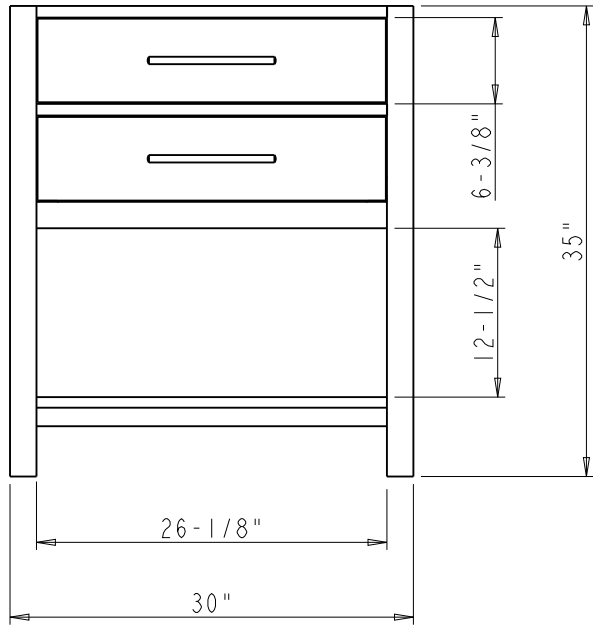

Specification:

1. Finish: See Table
2. Hardware: See Table
3. Hinge: 700.0537.25+600.1234.05 (2 set)
4. Slide: USE58-300-18 + US-CLIP-4W (1 set)
5. Lid Stay (1 pcs)
6. The tolerance is +/- 1/8"

Item number	Finish	Deco Hardware	
		Item number	Qty
VN2WAV-30-GR-NT	Grey	242SN	2
VN2WAV-30-WH-NT	White	242MB	2
VN2WAV-30-BL-NT	Blue	242SBZ	2
VN2WAV-30-GN-NT	Green	242SBZ	2

 <p>PROPRIETARY AND CONFIDENTIAL</p> <p>THE INFORMATION CONTAINED IN THIS DRAWING IS THE SOLE PROPERTY OF HARDWARE RESOURCES INC. ANY REPRODUCTION IN PART OR AS A WHOLE WITHOUT THE WRITTEN PERMISSION OF HARDWARE RESOURCES INC. IS PROHIBITED.</p> <p>DO NOT SCALE DRAWING</p>	ITEM#: VN2WAV-30	MATERIAL:	
	FINISH:	WEIGHT: 9	
	TOLERANCE UNLESS OTHERWISE SPECIFIED: X ±0.20 X.X ±0.10 X.XX ±0.05 ANGULAR: ±0.5°	UNITS:	PROJECTION 
	DATE: Mar-24-20	DRAWN BY: Hugo.cai	DATE:
	APPROVED BY:	DATE:	
	RELEASE LEVEL:	REVISION:	

 <p>PROPRIETARY AND CONFIDENTIAL</p> <p>THE INFORMATION CONTAINED IN THIS DRAWING IS THE SOLE PROPERTY OF HARDWARE RESOURCES INC. ANY REPRODUCTION IN PART OR AS A WHOLE WITHOUT THE WRITTEN PERMISSION OF HARDWARE RESOURCES INC. IS PROHIBITED.</p>	ITEM#: VN2WAV - 30		MATERIAL:		
	FINISH:		WEIGHT: 9		
	TOLERANCE UNLESS OTHERWISE SPECIFIED: X ±0.20 X.X ±0.10 X.XX ±0.05 ANGULAR: ±0.5°		UNITS:	DRAWN BY: <i>Hugo.cai</i>	DATE: Mar - 24 - 20
	DO NOT SCALE DRAWING		SIZE:	APPROVED BY:	DATE:
		SHEET:	RELEASE LEVEL:	REVISION:	

	ITEM#: VN2WAV - 30	MATERIAL:		
	FINISH:	WEIGHT: 9		
PROPRIETARY AND CONFIDENTIAL THE INFORMATION CONTAINED IN THIS DRAWING IS THE SOLE PROPERTY OF HARDWARE RESOURCES INC. ANY REPRODUCTION IN PART OR AS A WHOLE WITHOUT THE WRITTEN PERMISSION OF HARDWARE RESOURCES INC. IS PROHIBITED.	TOLERANCE UNLESS OTHERWISE SPECIFIED: X ±0.20 X.X ±0.10 X.XX ±0.05 ANGULAR: ±0.5°	UNITS: DRAWN BY: Hugo.cai APPROVED BY: RELEASE LEVEL:	DATE: Mar - 24 - 20 DATE: REVISION:	
	DO NOT SCALE DRAWING	SHEET:	PROJECTION:	