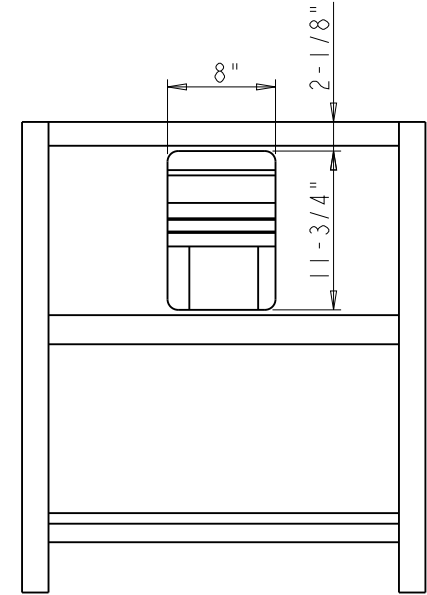

Specification:

1. Finish: See Table
2. Hardware: See Table
3. Hinge: 700.0537.25+600.1234.05 (2 set)
4. Slide: USE58-300-18 + US-CLIP-4W (1 set)
5. Lid Stay (1 pcs)
6. The tolerance is +/- 1/8"

Item number	Finish	Deco Hardware	
		Item number	Qty
VN2WAV-30-GR-NT	Grey	242SN	2
VN2WAV-30-WH-NT	White	242MB	2
VN2WAV-30-BL-NT	Blue	242SBZ	2
VN2WAV-30-GN-NT	Green	242SBZ	2

 <p>PROPRIETARY AND CONFIDENTIAL</p> <p>THE INFORMATION CONTAINED IN THIS DRAWING IS THE SOLE PROPERTY OF HARDWARE RESOURCES INC. ANY REPRODUCTION IN PART OR AS A WHOLE WITHOUT THE WRITTEN PERMISSION OF HARDWARE RESOURCES INC. IS PROHIBITED.</p> <p>DO NOT SCALE DRAWING</p>	ITEM#: VN2WAV-30	MATERIAL:	
	FINISH:	WEIGHT: 9	
	TOLERANCE UNLESS OTHERWISE SPECIFIED: X ±0.20 X.X ±0.10 X.XX ±0.05 ANGULAR: ±0.5°	UNITS:	PROJECTION 
	DATE: Mar-24-20	DRAWN BY: Hugo.cai	DATE:
	APPROVED BY:	DATE:	
	RELEASE LEVEL:	REVISION:	

 <p>PROPRIETARY AND CONFIDENTIAL</p> <p>THE INFORMATION CONTAINED IN THIS DRAWING IS THE SOLE PROPERTY OF HARDWARE RESOURCES INC. ANY REPRODUCTION IN PART OR AS A WHOLE WITHOUT THE WRITTEN PERMISSION OF HARDWARE RESOURCES INC. IS PROHIBITED.</p>	ITEM#: VN2WAV - 30		MATERIAL:		
	FINISH:		WEIGHT: 9		
	TOLERANCE UNLESS OTHERWISE SPECIFIED: X ±0.20 X.X ±0.10 X.XX ±0.05 ANGULAR: ±0.5°		UNITS:	DRAWN BY: <i>Hugo.cai</i>	DATE: Mar - 24 - 20
	DO NOT SCALE DRAWING		SIZE:	APPROVED BY:	DATE:
		SHEET:	RELEASE LEVEL:	REVISION:	

	ITEM#: VN2WAV - 30	MATERIAL:		
	FINISH:	WEIGHT: 9		
PROPRIETARY AND CONFIDENTIAL THE INFORMATION CONTAINED IN THIS DRAWING IS THE SOLE PROPERTY OF HARDWARE RESOURCES INC. ANY REPRODUCTION IN PART OR AS A WHOLE WITHOUT THE WRITTEN PERMISSION OF HARDWARE RESOURCES INC. IS PROHIBITED.	TOLERANCE UNLESS OTHERWISE SPECIFIED: X ±0.20 X.X ±0.10 X.XX ±0.05 ANGULAR: ±0.5°	UNITS: DRAWN BY: Hugo.cai APPROVED BY: RELEASE LEVEL:	DATE: Mar - 24 - 20 DATE: REVISION:	
	DO NOT SCALE DRAWING	SHEET:	PROJECTION:	