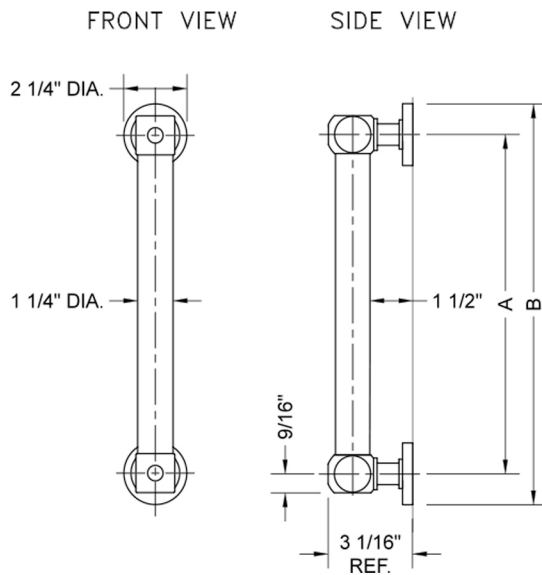

## 36" G70 Straight Grab Bar

Model #: G70-36-

### FEATURES:

- Grab bars are ADA compliant when installed properly
- All brass construction, fully polished & plated
- Style options to complement all collections
- Optional handshower sliders and toilet paper/washcloth holders can be added only upon initial order
- \*NOTE: GRAB BARS OVER 32" REQUIRE A MIDDLE POST
- All grab bars can be custom sized. Contact JACLO for pricing & availability

### SPECIFICATION DRAWING:

BRASS LUXURY GRAB BARS			
PART. #	DESCRIPTION	A	B
G70-12-XX	12" GRAB BAR	12"	14 1/4"
G70-16-XX	16" GRAB BAR	16"	18 1/4"
G70-18-XX	18" GRAB BAR	18"	20 1/4"
G70-24-XX	24" GRAB BAR	24"	26 1/4"
G70-32-XX	32" GRAB BAR	32"	34 1/4"
<i>*NOTE: GRAB BARS OVER 32" REQUIRE A MIDDLE POST</i>			
G70-36-XX	36" GRAB BAR	36"	38 1/4"
G70-42-XX	42" GRAB BAR	42"	44 1/4"
G70-48-XX	48" GRAB BAR	48"	50 1/4"
G70-60-XX	60" GRAB BAR	60"	62 1/4"