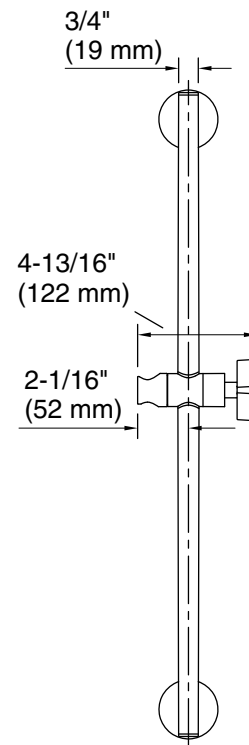

Features

- A selection of products within this collection is in stock and ready to ship. Please visit kallista.com/resources#ReadyToShip for the complete list of Ready-to-Ship products and finishes
- Integrated handshower bracket
- 26" (660 mm) total height
- Unlacquered Brass (ULB) available in North America and the United Kingdom only

Recommended Products/Accessories

- P21660-00 Handshower With Hose
- P24843-00 Wand Dual-Function Handshower with Hose (Qty 2)
- P24482-00 Showerhead with Arm
- P22078-H Body Spray
- P21652-00 Fixed Wall Bracket with Integrated Supply Elbow

Technical Information

All product dimensions are nominal.

Notes

Install this product according to the installation instructions.

OBC, CSA B651 compliant when installed to the specific requirements of these regulations.