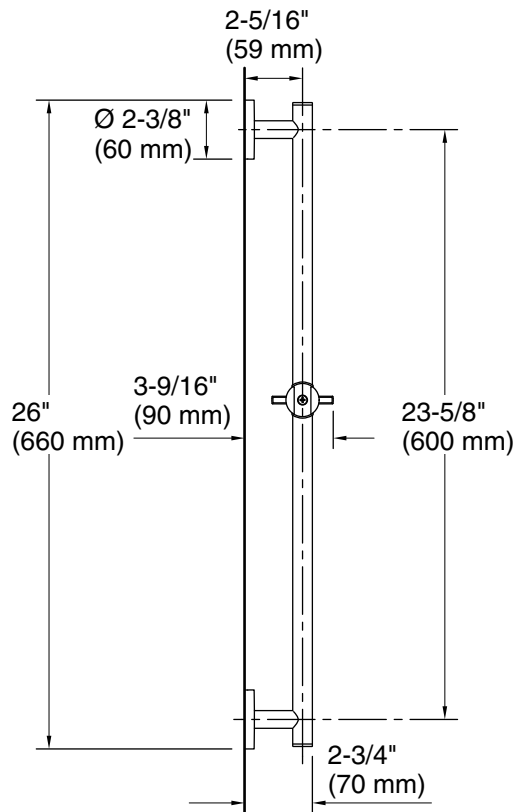

Features

- A selection of products within this collection is in stock and ready to ship. Please visit kallista.com/resources#ReadyToShip for the complete list of Ready-to-Ship products and finishes
- Integrated handshower bracket
- 26" (660 mm) total height
- Unlacquered Brass (ULB) available in North America and the United Kingdom only

Recommended Products/Accessories

- P21660-00 Handshower With Hose
- P24843-00 Wand Dual-Function Handshower with Hose (Qty 2)
- P24482-00 Showerhead with Arm
- P22078-H Body Spray
- P21652-00 Fixed Wall Bracket with Integrated Supply Elbow

Technical Information

All product dimensions are nominal.

Notes

Install this product according to the installation instructions.

OBC, CSA B651 compliant when installed to the specific requirements of these regulations.