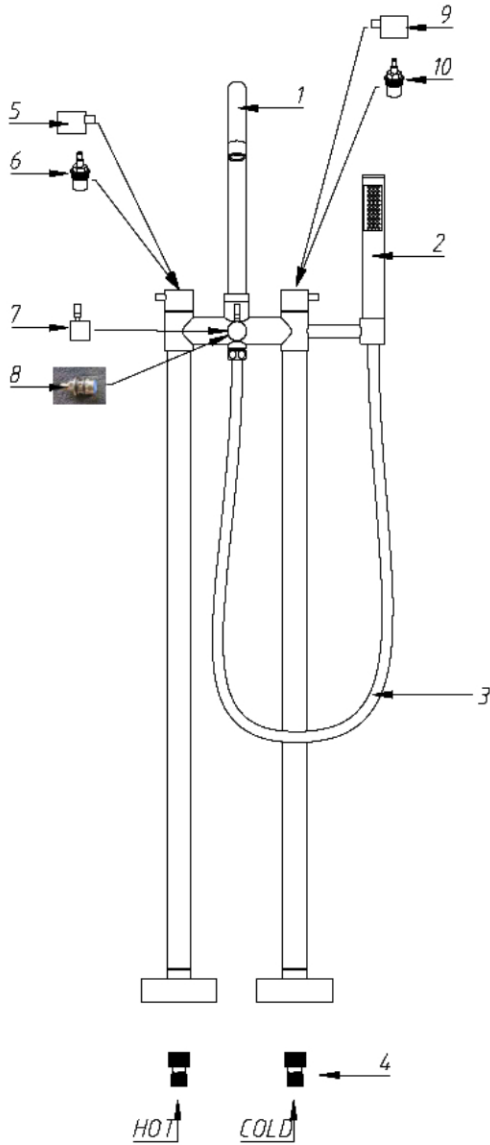

MAIDSTONE

www.MaidstoneSupply.com

Double Post Freestanding Faucet

Part No: 121-GSF10-1ML

Accessory List

Part Name	Part No.
1、 Spout	51301
2、 Hand shower	8208R
3、 Hose 1.5M 2*G1/2	17107.1
4、 S-connector	51304
5、 Zinc handle	51305
6、 Fast open cartridge	QH513L
7、 Zinc handle	51307
8、 Diverter cartridge	51308
9、 Zinc handle	51309
10、 Fast open cartridge	QH513R

Note: Rough-in dimensions may vary +/- 1/2" and are subject to change. No responsibility is assumed by Maidstone.