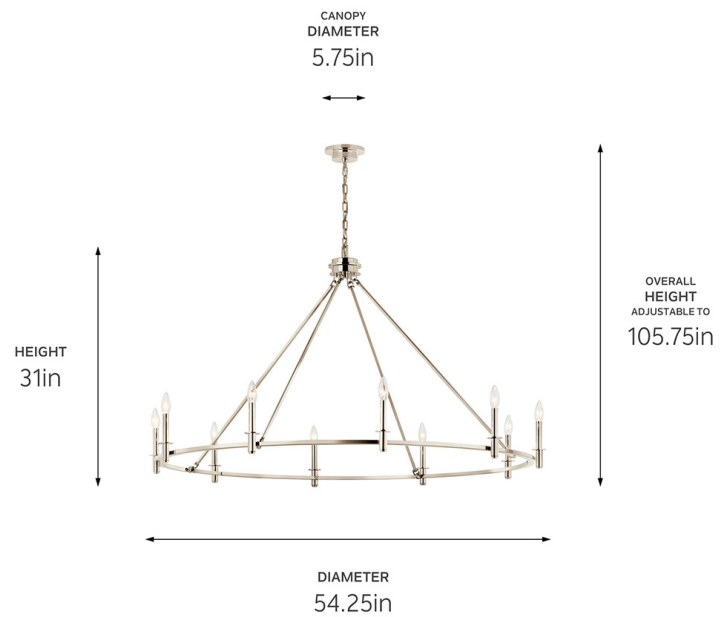

SPECIFICATIONS

Certifications/Qualifications

ADA Compliant	No
Prop65	No
Location Rating	Dry
	kichler.com/warranty

Dimensions

Height	31"
Overall Height	105.75"
Weight	15.5 LBS
Canopy Diameter	5.75"
Canopy Depth	1.5"
Chain/Stem Length	72"

Electrical

Input Voltage	120 V

Light Source

Light Source	Bulb
Lamp Included	Not Included
# Of Bulbs/LED Modules	10
Max Or Nominal Watt	60 W
Lamp Type	B
Socket Type	E12 (Candelabra)
Dimmable	Yes

Mounting/Installation

Interior/Exterior	Interior Product
Mounting Weight	15.5 LBS
Lead Wire Length	144"
Wire Connectors	Wire Nuts

FIXTURE ATTRIBUTES

Housing/Glass

Primary Material	Steel
Shade Included	No
Max Stem Tilt	90 °

Product/Ordering Information

Sku	52707PN
Finish	Polished Nickel
UPC	783927046909

Finishes

- Black
- Champagne Bronze™
- Polished Nickel