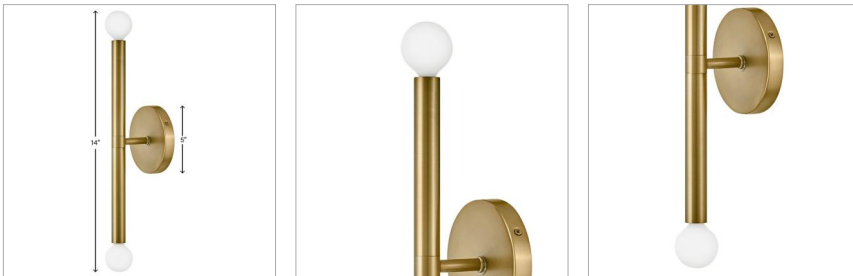

MILLIE

83192LCB

MEDIUM TWO LIGHT TALL SCONCE

Millie tells a linear love story with elongated cylindrical rods extending outwards, creating a sleek statement that commands attention. This design establishes immediate style credibility thanks to its iconic midcentury modern origin, ensuring visual intrigue in either Black or Lacquered Brass finishes. To complement Millie's chic style, we recommend G16.5 bulbs.

DETAILS	
FINISH:	Lacquered Brass
MATERIAL:	Steel
DIMMABLE:	YES - WITH DIMMABLE LAMP (NOT INCLUDED)

DIMENSIONS	
WIDTH:	5"
HEIGHT:	14"
WEIGHT:	1.3lb
BACK PLATE:	5" Dia.
EXTENSION:	4.3"
TOP TO OUTLET:	7"

LIGHT SOURCE	
LIGHT SOURCE:	Socketed
WATTAGE:	2-5w Cand. LED, 60w Equiv.
VOLTAGE:	120v

SHIPPING	
CARTON LENGTH:	17.5
CARTON WIDTH:	7.1
CARTON HEIGHT:	7.7
CARTON WEIGHT:	2.2

PRODUCT DETAILS:

- Invisimount hardware is hidden on the backplate for a clean silhouette
- Dry Rated
- Please refer to Lark's Warranty for complete product warranty details (some warranty limitations may apply)
- Shown with G16.5 bulbs (not included)