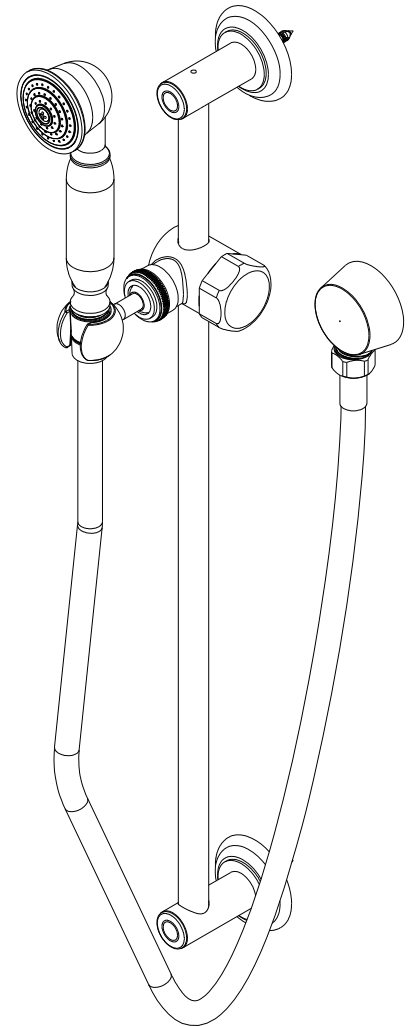

NEWPORT BATH

Features

Solid brass construction
Traditional styling
Single function spray
Finished spray surface
1/2" NPT inlet elbow fitting
2" (5.1 cm) showerhead diameter
1.8 GPM (6.8 LPM) Max

Handshower with Slidebar Set

281D

Codes / Standards Compliance

Meets or exceeds the following at date of manufacture:

ASME A112.18.1/CSA B125.1-18
IAPMO/cUPC
IPC
Energy Policy Act of 1992
EPA WaterSense
California Energy Commission
ASME A112.18.3 (Back Flow)
All applicable US Federal and State material regulations