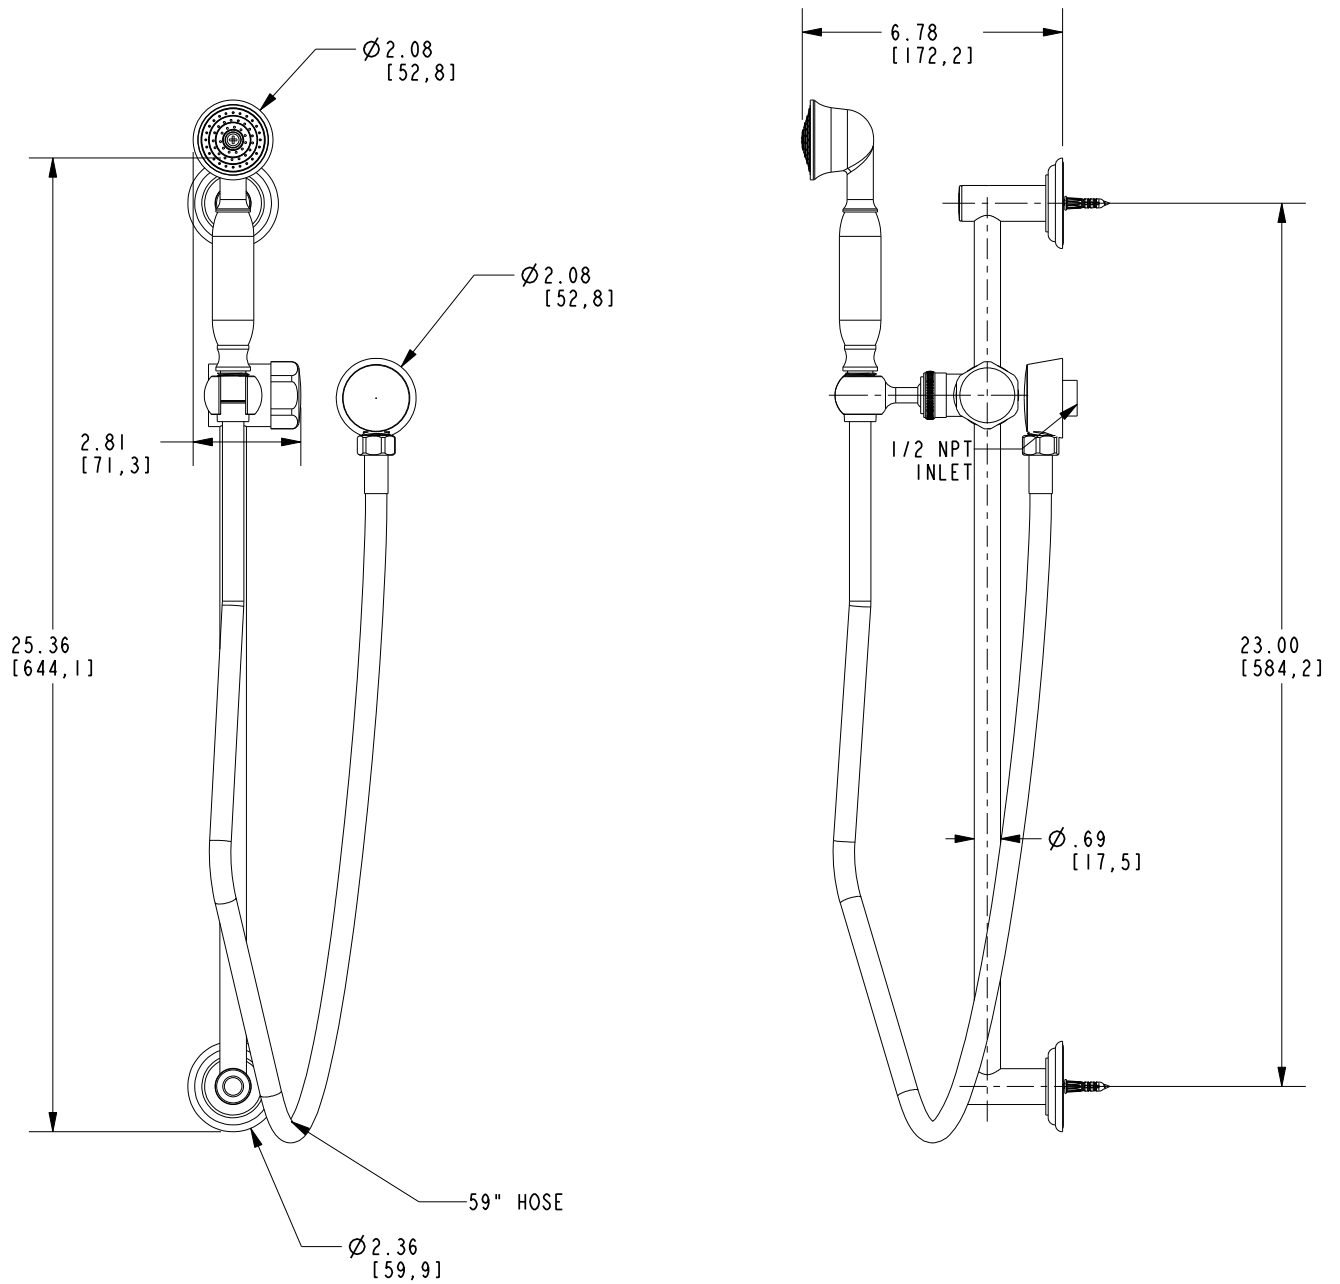

### Features

Solid brass construction  
Traditional styling  
Single function spray  
Finished spray surface  
1/2" NPT inlet elbow fitting  
2" (5.1 cm) showerhead diameter  
1.8 GPM (6.8 LPM) Max

## PRODUCT DIMENSIONS (Units are in inches)

Product Dimensions are provided for reference only. For specific product installation guidelines, please reference the Installation Instructions of the product being installed.