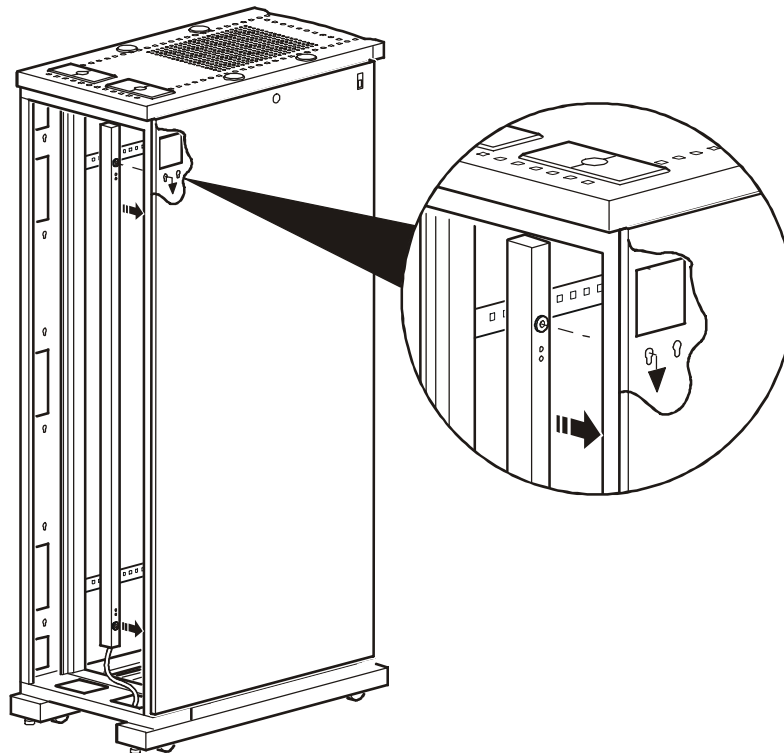

Deep Toolless Mount Kit

The deep toolless mount provides additional clearance to prevent interference between the PDU and side panel latch when you are installing a PDU in the outer slots.

(2)

(2)

3

990-1996