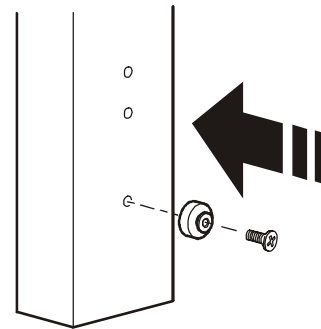

Deep Toolless Mount Kit

The deep toolless mount provides additional clearance to prevent interference between the PDU and side panel latch when you are installing a PDU in the outer slots.

(2)

(2)

3

990-1996