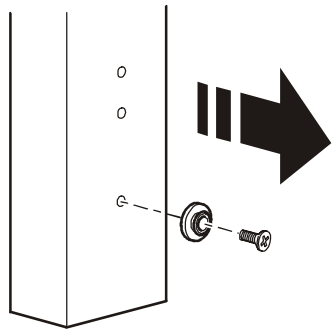

Deep Toolless Mount Kit

The deep toolless mount provides additional clearance to prevent interference between the PDU and side panel latch when you are installing a PDU in the outer slots.

(2)

(2)

3

990-1996