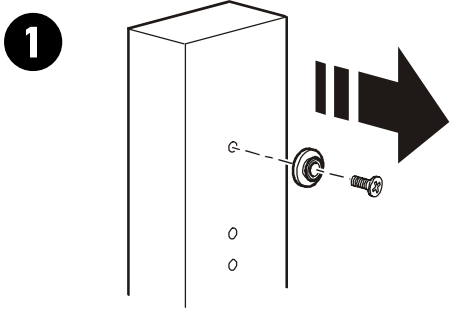

Deep Toolless Mount Kit

The deep toolless mount provides additional clearance to prevent interference between the PDU and side panel latch when you are installing a PDU in the outer slots.

(2)

(2)

3

990-1996