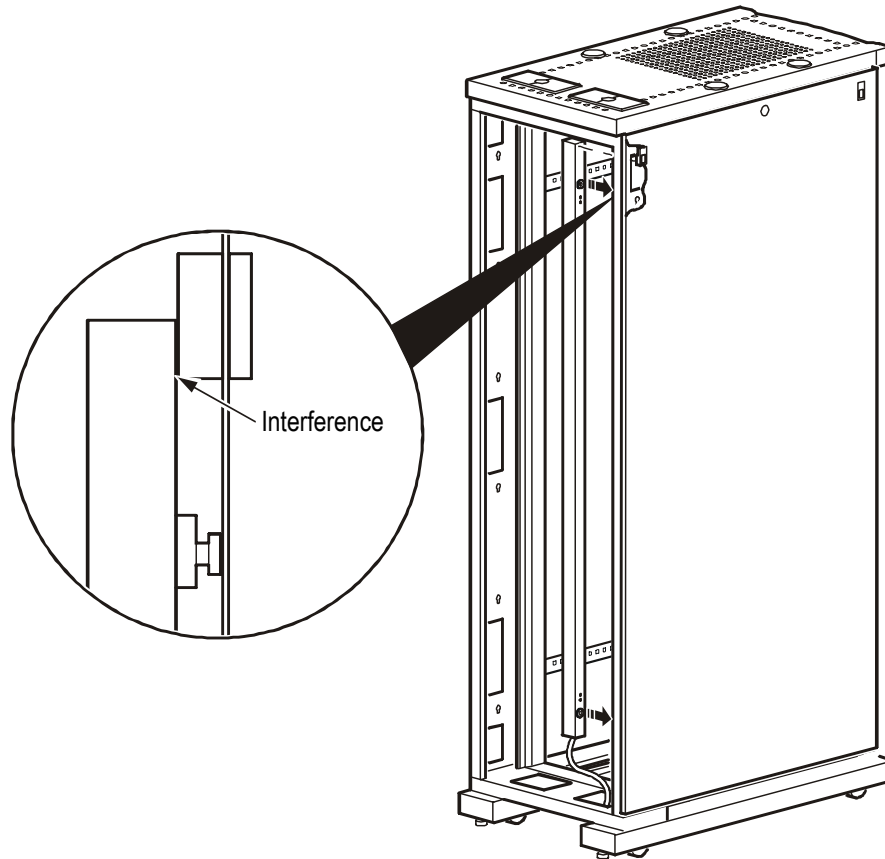

Deep Toolless Mount Kit

The deep toolless mount provides additional clearance to prevent interference between the PDU and side panel latch when you are installing a PDU in the outer slots.

(2)

(2)

3

990-1996