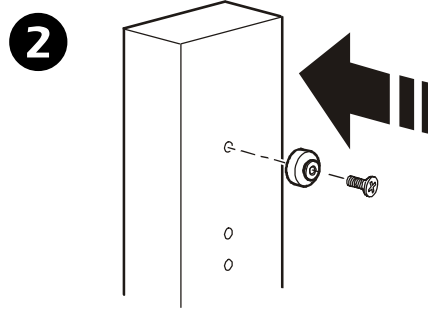

Deep Toolless Mount Kit

The deep toolless mount provides additional clearance to prevent interference between the PDU and side panel latch when you are installing a PDU in the outer slots.

(2)

(2)

3

990-1996