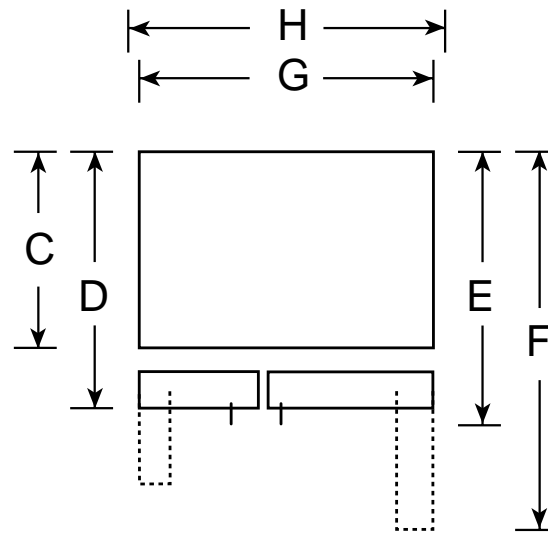

## HSS25IFM - Hotpoint 24.9 Cu. Ft. Side-by-Side Refrigerator with Dispenser

Front View

Top View

Overall Dimensions	Height with hinge (in.) <b>A</b>	<b>69-3/4</b>
	Height without hinge (in.) <b>B</b>	<b>68-3/4</b>
	Depth without Doors (in.) <b>C</b>	<b>28</b>
	Depth with Doors (in.) <b>D</b>	<b>30-3/4</b>
	Depth plus Handle with Doors Closed (in.) <b>E</b>	<b>33</b>
	Depth with Doors open 90° (in.) <b>F</b>	<b>48-13/16</b>
	Width with Doors Closed (in.) <b>G</b>	<b>35-3/4</b>
	Width with Doors open 90° Less Handle (in.) <b>H</b>	<b>38</b>
Air Clearances	Each side (in.)	<b>1/8</b>
	Top (in.)	<b>1</b>
	Back (in.)	<b>1</b>

## HSS25IFM - Hotpoint 24.9 Cu. Ft. Side-by-Side Refrigerator with Dispenser

### Features and Benefits

- 24.9 cu ft Capacity (Fresh Food 15.3 cu ft / Freezer 9.5 cu ft)
- Upfront Electronic Temperature Controls
- FrostGuard™ Technology
- Hotpoint® Water Filter Provides Cleaner, Better Tasting Water and Ice through the LightTouch! Dispenser
- NeverClean™ Condensor
- 3 Adjustable Fresh Food Glass Cabinet Shelves
- Sealed Deli Pan
- Sealed Fruit/Vegetable Crisper
- 4 Fresh Food Door Shelves (2 Adjustable with Gallon Storage)
- Electronic Icemaker
- Deluxe Quiet Design
- Model HSS25IFMWW - White on white
- Model HSS25IFMCC - Bisque