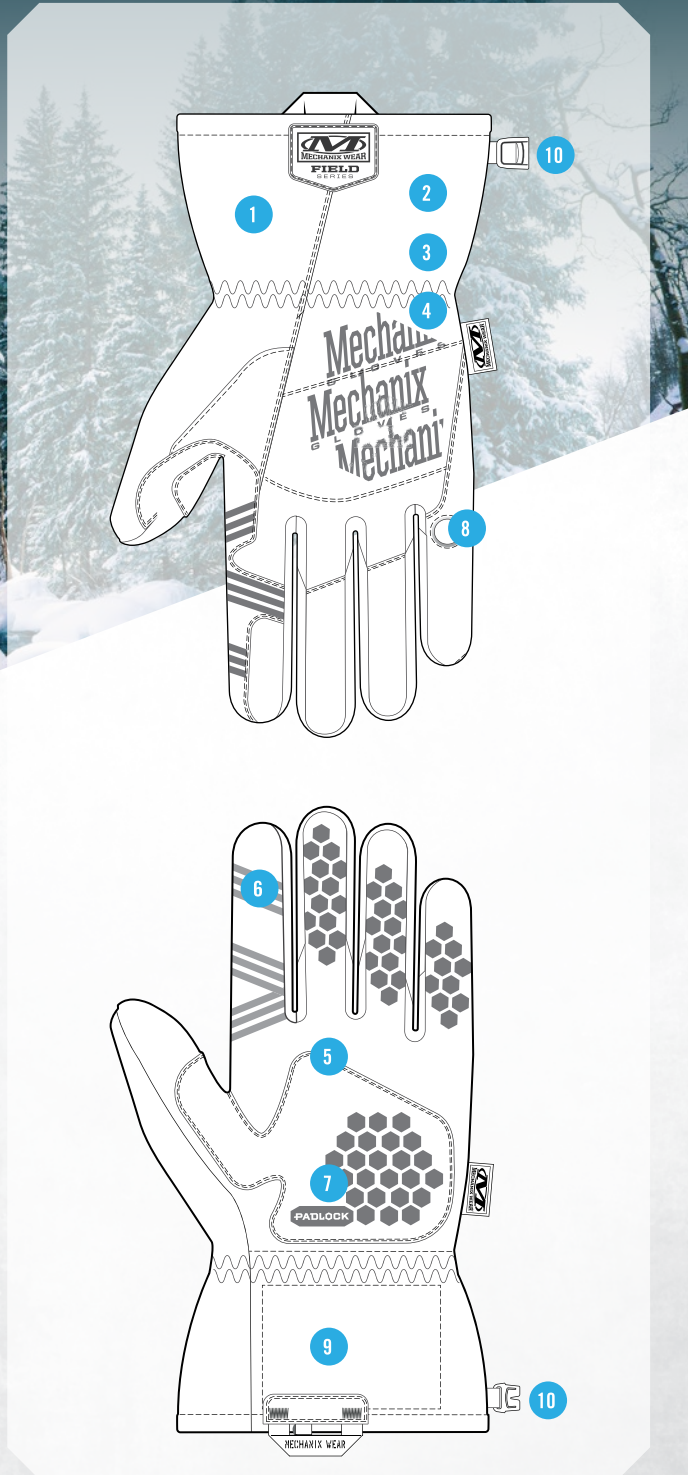

# REALTREE EDGE™ SUB20

## COLD WEATHER HAND PROTECTION

Mechanix Wear's SUB20 winter gloves feature Realtree Edge™ camouflage and 3M 100g Thinsulate™ to keep you concealed and insulated in the field. We incorporated a waterproof barrier, internal pouch to add HotHands®, touchscreen technology, and our no-slip Padlock™ grip to battle the elements.

### FEATURES

- 1 Full extension gauntlet cuff design is slim enough to fit under a jacket
- 2 Realtree Edge™ camouflage pattern allows you to blend in with the terrain
- 3 100g 3M Thinsulate™ provides warmth in the most extreme conditions
- 4 Hypora waterproof membrane creates increased insulation while providing a durable and flexible barrier of protection
- 5 Multilayer rubberized palm construction provides waterproofing at the point of contact
- 6 Embossed trigger finger design relieves bunching to increase dexterity where it matters
- 7 Padlock™ no-slip silicon print improves your grip performance in the field
- 8 Touchscreen capable pinky-bump to control your devices in cold conditions.
- 9 HotHands® pouch inside gauntlet warms blood flow into hands
- 10 Removable spring clip keeps your gloves together and organized