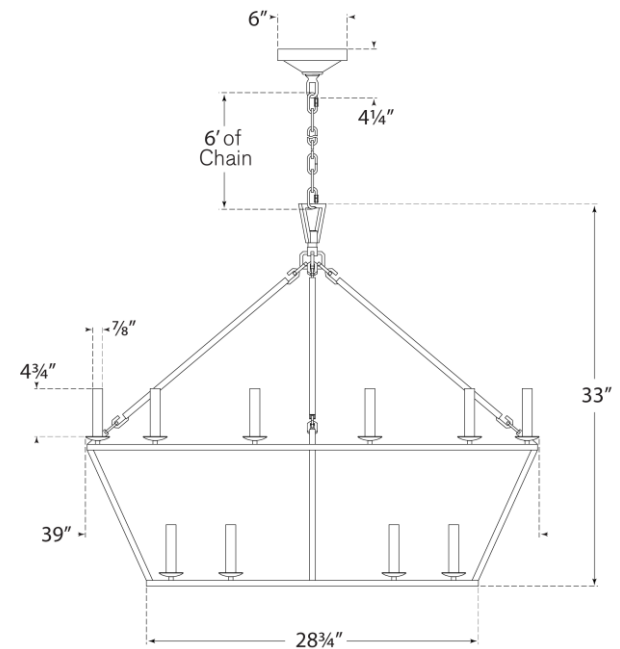

TEAR SHEET

Darlana Large Two-Tiered Ring Chandelier

Item # CHC 5179PN

Designer: Chapman & Myers

Height: 33"

Width: 40"

Canopy: 6" Round

Finishes: AI, GI, PN

Socket: 20 - E12 Candelabra

Wattage: 20 - 25 C11

Weight: 18 Pounds

©EFC DESIGNS

CHC5179