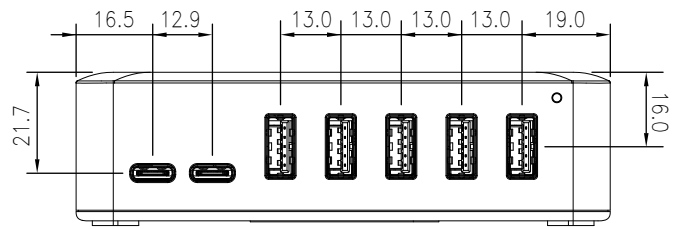

8 7 6 5 4 3 2 1

F  
E  
D  
C  
B  
A

THIRD ANGLE PROJECTION

**GENERAL NOTES**

DIMENSIONS ARE IN MM - DO NOT SCALE

THIS DOCUMENT CONTAINS CONFIDENTIAL, PROPRIETARY INFORMATION THAT IS PROPERTY OF STARTECH.COM

PRODUCT ID	10G5A2CS-USB-C-HUB		
DESCRIPTION	7-Port USB-C Hub - 5x USB-A + 2x USB-C - Self-Powered w/65W Power Supply		
<b>DO NOT SCALE</b>	<b>SHEET: 1 OF: 1</b>	<b>UPLOAD DATE: 8/19/2025</b>	

8 7 6 5 4 3 2 1