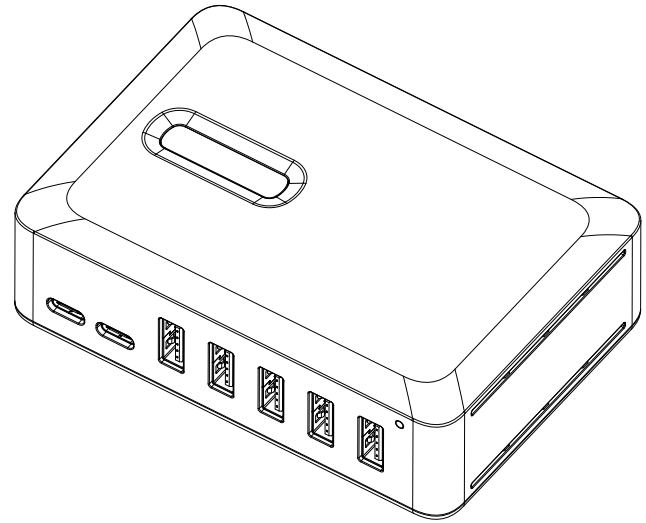

8 7 6 5 4 3 2 1

F  
E  
D  
C  
B  
A

THIRD ANGLE PROJECTION

**GENERAL NOTES**

DIMENSIONS ARE IN MM - DO NOT SCALE

THIS DOCUMENT CONTAINS CONFIDENTIAL, PROPRIETARY INFORMATION THAT IS PROPERTY OF STARTECH.COM

PRODUCT ID	10G5A2CS-USB-C-HUB		
DESCRIPTION	7-Port USB-C Hub - 5x USB-A + 2x USB-C - Self-Powered w/65W Power Supply		
<b>DO NOT SCALE</b>	<b>SHEET: 1 OF: 1</b>	<b>UPLOAD DATE: 8/19/2025</b>	

8 7 6 5 4 3 2 1