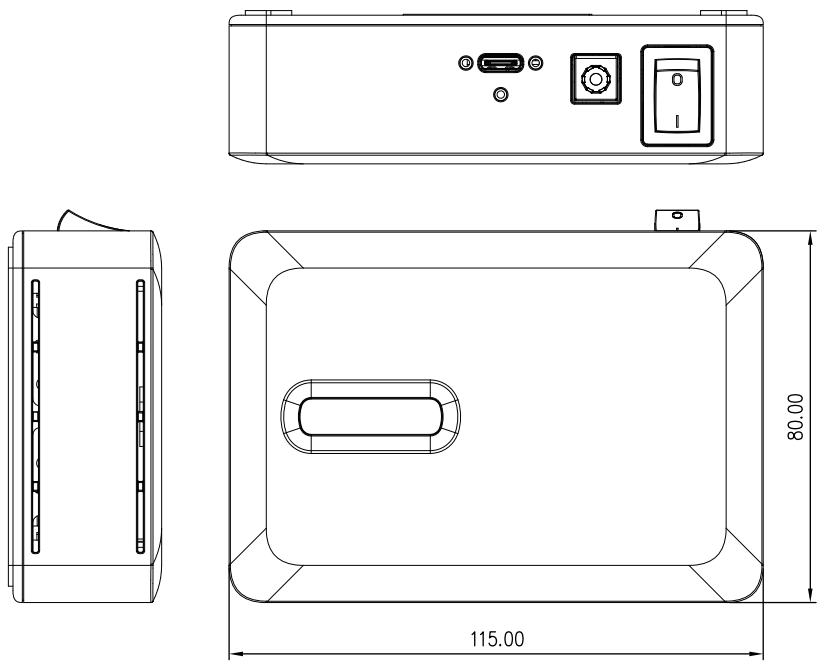

8 7 6 5 4 3 2 1

F  
E  
D  
C  
B  
A

THIRD ANGLE PROJECTION

**GENERAL NOTES**

DIMENSIONS ARE IN MM - DO NOT SCALE

THIS DOCUMENT CONTAINS CONFIDENTIAL, PROPRIETARY INFORMATION THAT IS PROPERTY OF STARTECH.COM

PRODUCT ID	10G5A2CS-USB-C-HUB		
DESCRIPTION	7-Port USB-C Hub - 5x USB-A + 2x USB-C - Self-Powered w/65W Power Supply		
<b>DO NOT SCALE</b>	<b>SHEET: 1 OF: 1</b>	<b>UPLOAD DATE: 8/19/2025</b>	

8 7 6 5 4 3 2 1