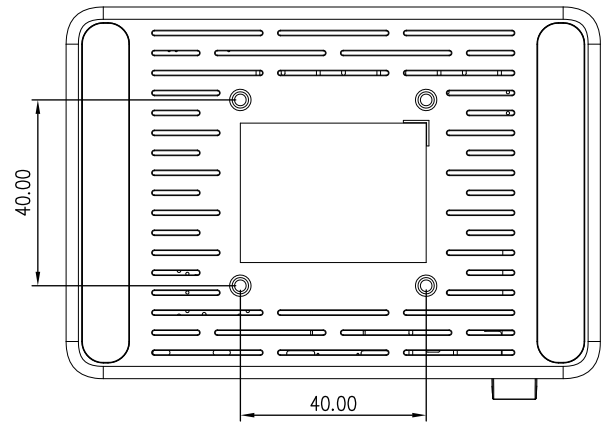

8 7 6 5 4 3 2 1

F  
E  
D  
C  
B  
A

THIRD ANGLE PROJECTION

**GENERAL NOTES**

DIMENSIONS ARE IN MM - DO NOT SCALE

THIS DOCUMENT CONTAINS CONFIDENTIAL, PROPRIETARY INFORMATION THAT IS PROPERTY OF STARTECH.COM

PRODUCT ID	10G5A2CS-USB-C-HUB		
DESCRIPTION	7-Port USB-C Hub - 5x USB-A + 2x USB-C - Self-Powered w/65W Power Supply		
<b>DO NOT SCALE</b>	<b>SHEET: 1 OF: 1</b>	<b>UPLOAD DATE: 8/19/2025</b>	

8 7 6 5 4 3 2 1