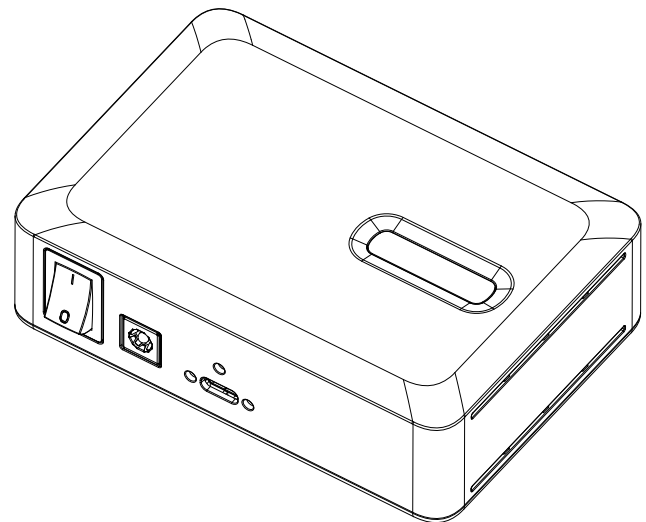

8 7 6 5 4 3 2 1

F  
E  
D  
C  
B  
A

THIRD ANGLE PROJECTION

**GENERAL NOTES**

DIMENSIONS ARE IN MM - DO NOT SCALE

THIS DOCUMENT CONTAINS CONFIDENTIAL, PROPRIETARY INFORMATION THAT IS PROPERTY OF STARTECH.COM

PRODUCT ID	10G5A2CS-USB-C-HUB		
DESCRIPTION	7-Port USB-C Hub - 5x USB-A + 2x USB-C - Self-Powered w/65W Power Supply		
<b>DO NOT SCALE</b>	<b>SHEET: 1 OF: 1</b>	<b>UPLOAD DATE: 8/19/2025</b>	

8 7 6 5 4 3 2 1