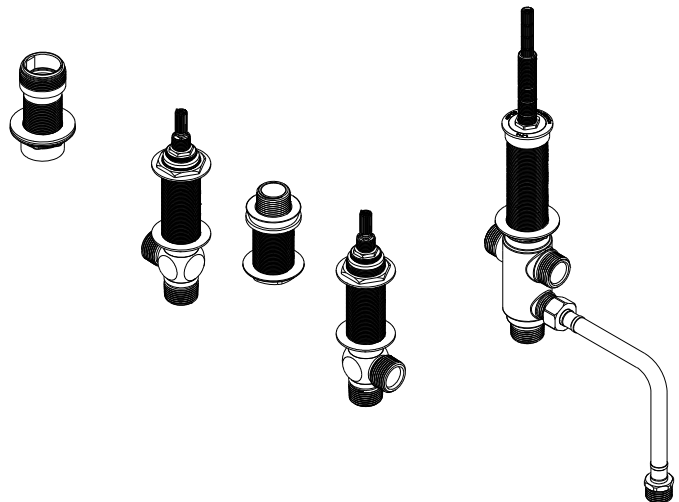

NEWPORT BRASS

VALVES / MISC

Features

- Solid brass construction
- 3/4" NPT connections
- Quarter-turn washerless ceramic disc 3/4" valve cartridges Quick
- Conect Deck Spout Adapter
- Includes diverter valve and hose for hand shower
- Requires Newport Brass Deck Mount Tub Trim (sold separately)

3/4" VALVE, QUICK CONNECT INCLUDED

I-503

Codes / Standards Compliance

Meets or exceeds the following at date of manufacture:

- ASME A112.18.1/CSA B125.1
- IAPMO/cUPC
- IPC
- California Energy Commission
- All applicable US Federal and State material regulations