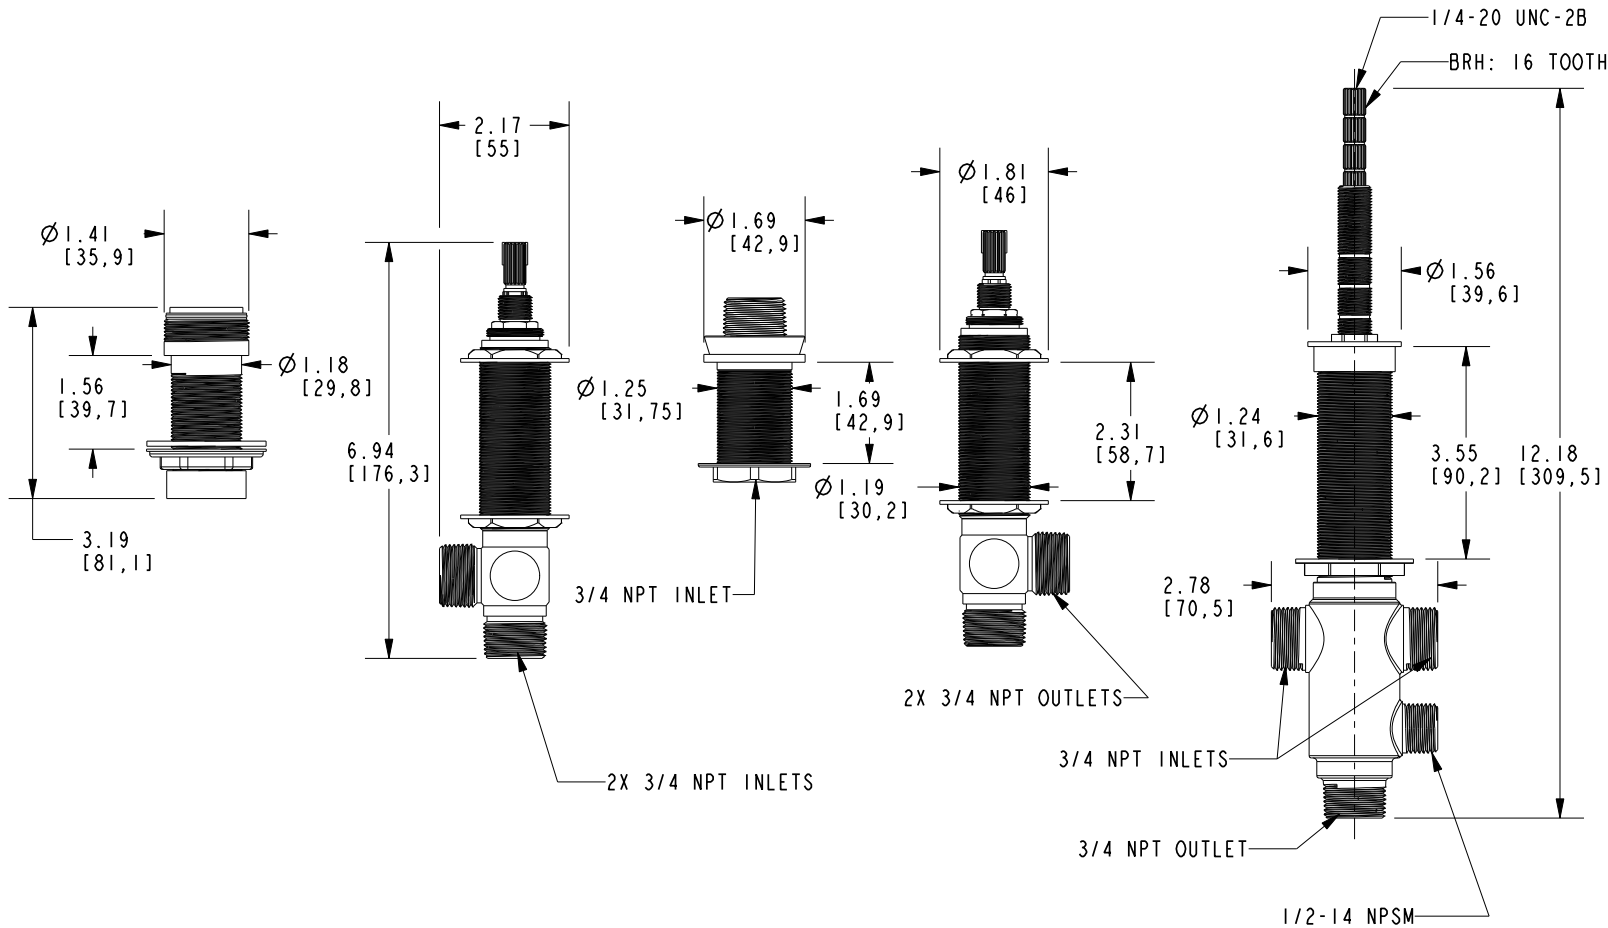

### Features

- Solid brass construction
- 3/4" NPT connections
- Quarter-turn washerless ceramic disc 3/4" valve cartridges Quick
- Conect Deck Spout Adapter
- Includes diverter valve and hose for hand shower
- Requires Newport Brass Deck Mount Tub Trim (sold separately)

3/4" VALVE, QUICK CONNECT INCLUDED

I-503

## PRODUCT DIMENSIONS *(Units are in inches)*

Product Dimensions are provided for reference only. For specific product installation guidelines, please reference the Installation Instructions of the product being installed.

**3/4" VALVE, QUICK CONNECT INCLUDED**

**1-503**