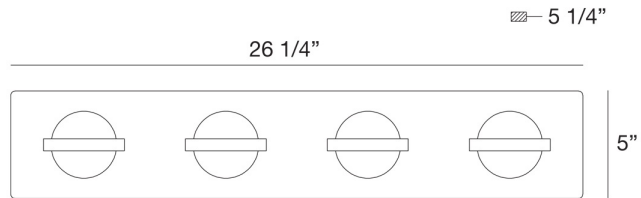

## Ryder, Vanity, 4Lt, 26", Gold, Clear Glass

Item No.  
37070-021

JOB NAME:

DATE:

TYPE:

COMMENTS:

### LIGHT INFORMATION

Light Type	Integrated LED
Bulb Socket	N/A
Bulb Shape	N/A
Bulb Included	Yes
CRI	90
Delivered Lumens	800
Colour Temperature (Kelvin)	3000K
Average Hours LED (L70)	20000
Number of Lights	4
Light Direction	Ambient
Dimming Method	Triac/Elv
Output Voltage	24
Current Type	DC

### DIMENSIONS & WEIGHT

Product Width (In)	
Product Height (In)	5
Product Ext (In)	5.25
Product Diameter (In)	
Product Weight (Lbs)	8.79
Product Length (In)	26.25