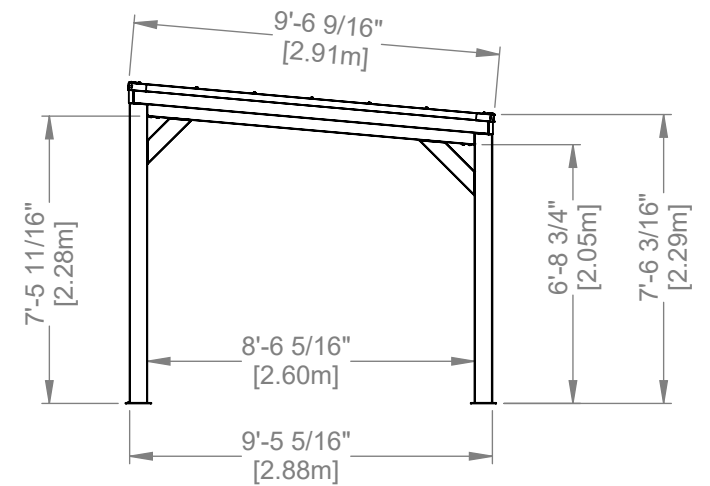

Part Number 2307117 20x9.5 STONEBRIDGE GAZEBO

SHEET 1 OF 1

SIZE 20x9.5

Backyard Discovery
 3305 Airport Drive Pittsburg, KS. 66762
www.backyarddiscovery.com

This drawing and its contents are the property of Backyard Discovery issued in strict confidence and shall not without the prior written permission of the above stated company, be reproduced, copied, or used for any purpose whatsoever except the manufacture of articles for Backyard Discovery. This drawing is loaned and subject to return upon demand.

TOLERANCES UNLESS OTHERWISE SPECIFIED
 (UNITS: mm)
 GENERAL = +1 -0
 X.X = ±0.5mm
 ANGULAR = ±0.5°

FINISH
 SCALE NONE
 DATE 1/18/2023
 DRAWN BY LR

DESCRIPTION
STONEBRIDGE FOOTPRINT
 PART NUMBER 2307117 20x9.5 STONEBRIDGE GAZEBO
 LABEL REV