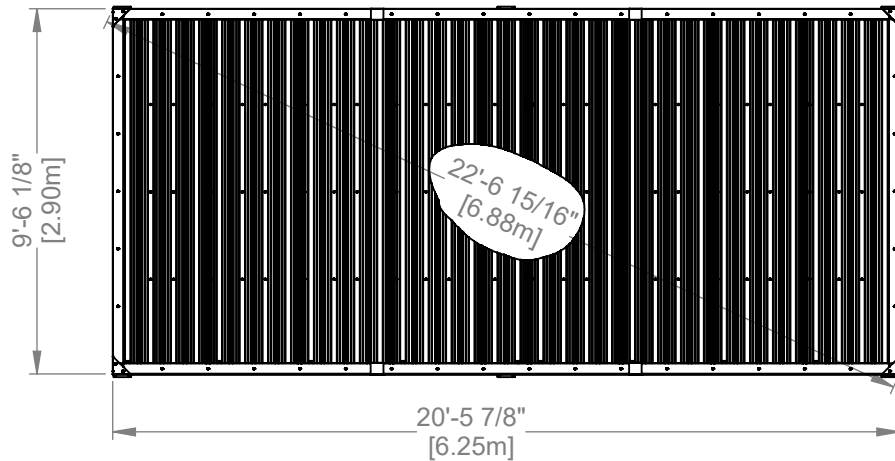

Part Number 2307117 20x9.5 STONEBRIDGE GAZEBO

SHEET 1 OF 1

SIZE 20x9.5

Backyard Discovery
 3305 Airport Drive Pittsburg, KS. 66762
www.backyarddiscovery.com

This drawing and its contents are the property of Backyard Discovery issued in strict confidence and shall not without the prior written permission of the above stated company, be reproduced, copied, or used for any purpose whatsoever except the manufacture of articles for Backyard Discovery. This drawing is loaned and subject to return upon demand.

TOLERANCES UNLESS OTHERWISE SPECIFIED
 (UNITS: mm)
 GENERAL = +1 -0
 X.X = ±0.5mm
 ANGULAR = ±0.5°

FINISH
 SCALE NONE
 DATE 1/18/2023
 DRAWN BY LR

DESCRIPTION
STONEBRIDGE FOOTPRINT
 PART NUMBER 2307117 20x9.5 STONEBRIDGE GAZEBO
 LABEL REV