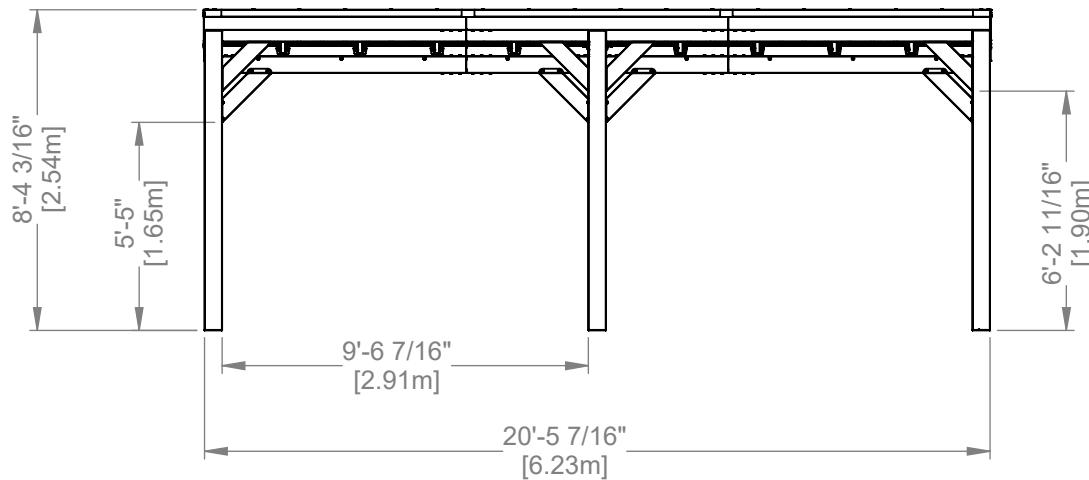

Part Number 2307117 20x9.5 STONEBRIDGE GAZEBO

SHEET 1 OF 1

SIZE 20x9.5

Backyard Discovery
 3305 Airport Drive Pittsburg, KS. 66762
www.backyarddiscovery.com

This drawing and its contents are the property of Backyard Discovery issued in strict confidence and shall not without the prior written permission of the above stated company, be reproduced, copied, or used for any purpose whatsoever except the manufacture of articles for Backyard Discovery. This drawing is loaned and subject to return upon demand.

TOLERANCES UNLESS OTHERWISE SPECIFIED
 (UNITS: mm)
 GENERAL = +1 -0
 X.X = ±0.5mm
 ANGULAR = ±0.5°

FINISH
 SCALE NONE
 DATE 1/18/2023
 DRAWN BY LR

DESCRIPTION
STONEBRIDGE FOOTPRINT
 PART NUMBER 2307117 20x9.5 STONEBRIDGE GAZEBO
 LABEL REV