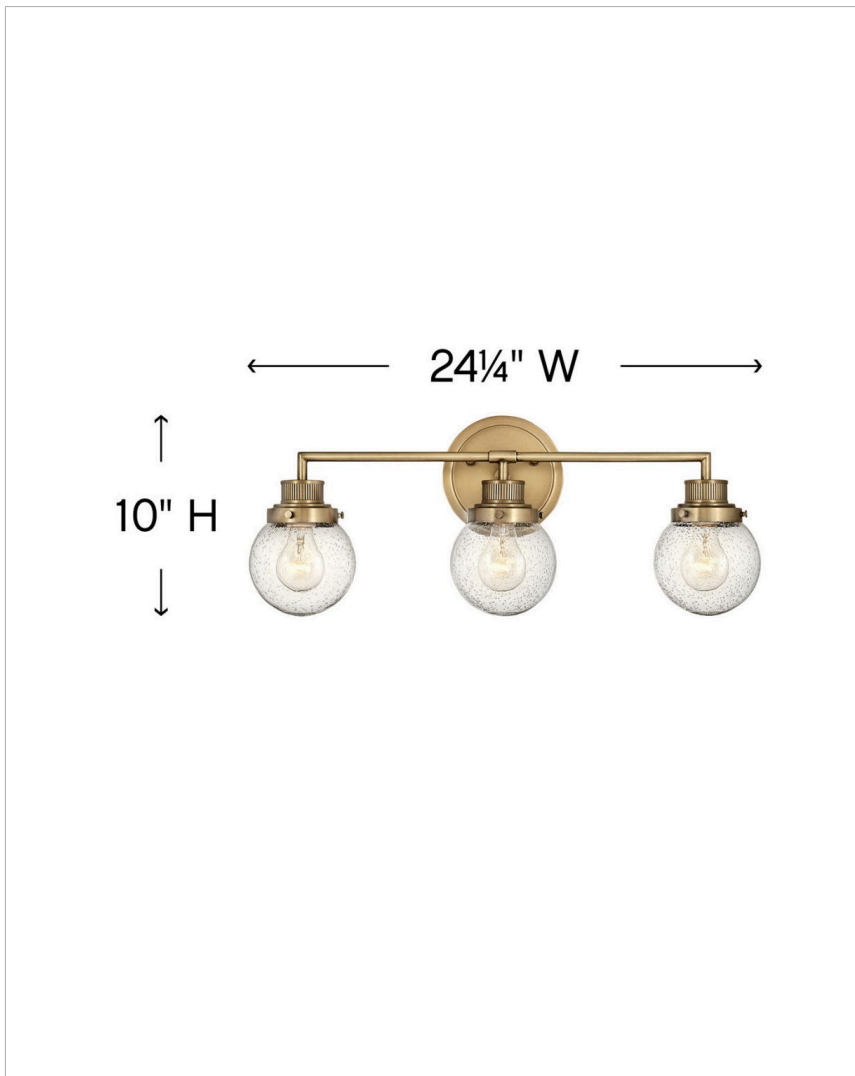

### MEDIUM THREE LIGHT VANITY

Poppy features clear glass spheres that bubble out of the refined, ribbed Chrome or Heritage Brass fitters to create a simple, yet sophisticated silhouette. An elegant, stepped backplate and crisp crossbar anchor this airy design. Poppy showcases mid-century style with a spectacular spin.

DETAILS	
FINISH:	Heritage Brass
MATERIAL:	Steel
GLASS:	Clear Seedy
DIMMABLE:	YES - WITH DIMMABLE LAMP (NOT INCLUDED)

DIMENSIONS	
WIDTH:	24.3"
HEIGHT:	10"
WEIGHT:	4lb
BACK PLATE:	6" Dia.
EXTENSION:	7"
TOP TO OUTLET:	3"

LIGHT SOURCE	
LIGHT SOURCE:	Socketed
WATTAGE:	3-8w Med. LED, 100w Equiv.
VOLTAGE:	120v

SHIPPING	
CARTON LENGTH:	30
CARTON WIDTH:	12.5
CARTON HEIGHT:	8.5
CARTON WEIGHT:	6