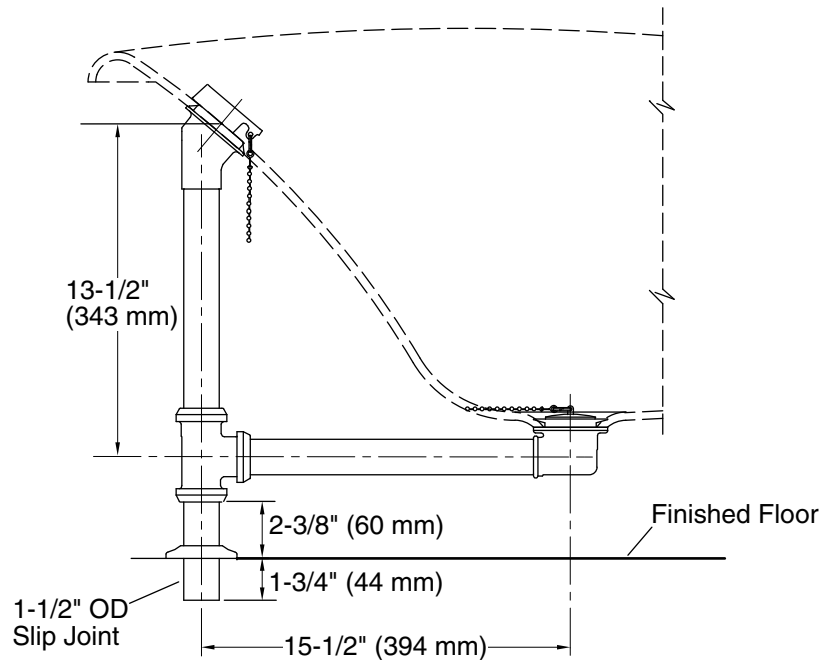

Features

- Includes brass tee and pipe
- Through-the-floor installation
- For use with K-100 Birthday Bath®

Material

- Solid-brass construction for durability and reliability

Recommended Products/Accessories

Technical Information

All product dimensions are nominal.

Material: Brass

Notes

Measure your actual product for roughing-in details.

Install this product according to the installation guide.