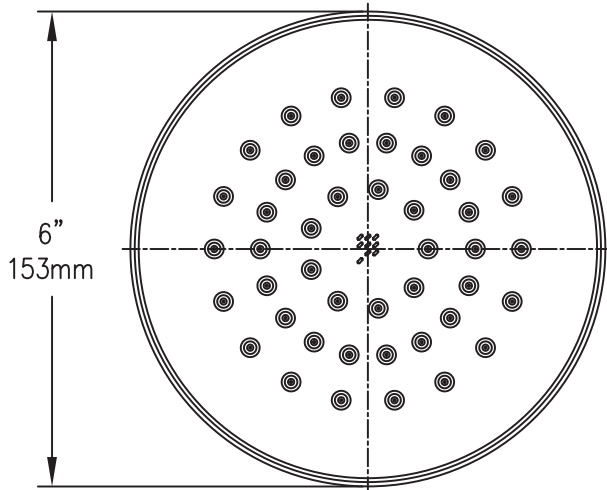

### Feature Highlights

- 6 inch rain showerhead
- Single mode
- Standard flow rate, 2.5 gpm (9.6 L/min)  
*Optional lower flow rate restrictor available*
- Polished chrome finish (standard)

### Dimensions Museo Showerhead, 532SH