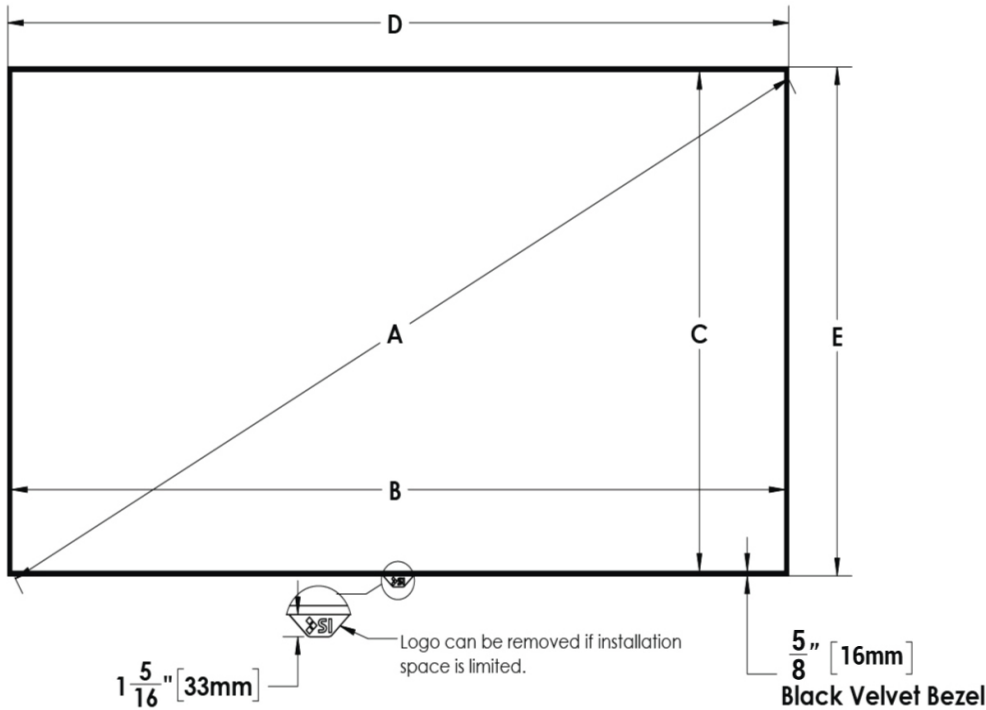

Measurements

Diagonal	A	120.0000"
Width	B	104.5625"
Height	C	58.8125"
Total Width	D	105.7500"
Max Height	E	60.0000"

Shipping Dims

Ship Length	112"
Ship Width	13"
Ship Height	13"
Ship Weight	81 lbs.

Options

- Bezel Frame: Small
- Bezel Color: Velvet
- Assembly Option: Un-assembled
- Number of Mounting Brackets: 2
- Mount Style: Wall
- Crate: No

Shipping weights & dims are for freight estimating purposes only. Additions to the order eg. accessories may effect actual weights & dims at time of order.