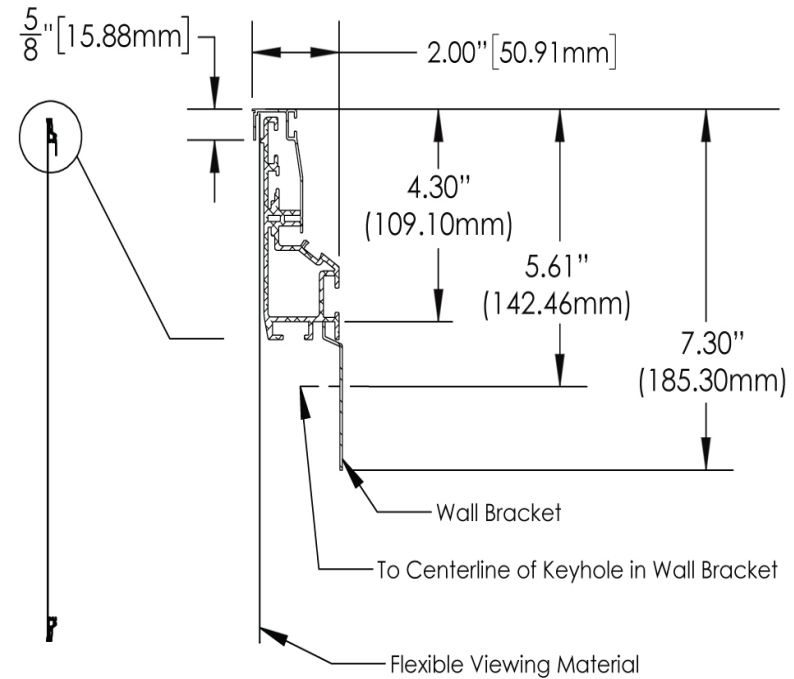

Measurements

Diagonal	A	120.0000"
Width	B	104.5625"
Height	C	58.8125"
Total Width	D	105.7500"
Max Height	E	60.0000"

Shipping Dims

Ship Length	112"
Ship Width	13"
Ship Height	13"
Ship Weight	81 lbs.

Options

- Bezel Frame: Small
- Bezel Color: Velvet
- Assembly Option: Un-assembled
- Number of Mounting Brackets: 2
- Mount Style: Wall
- Crate: No

Shipping weights & dims are for freight estimating purposes only. Additions to the order eg. accessories may effect actual weights & dims at time of order.