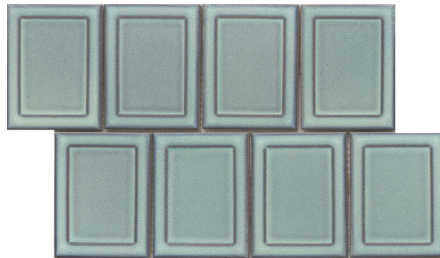

Reminiscent of a classic Shaker door style, Cuadro™ features a beautifully decorative look with all the benefits of tile. Popular blues, in both Royal and Sky, as well as a host of neutrals offer a desirable color palette. And for those more in tune with modern and transitional aesthetics, Cuadro is also available in a clean “frameless” look.

CUADRO™

Glazed Porcelain Mosaic

White

Sky

Gray

White Frame

Sky Frame

Gray Frame

Charcoal

Fawn

Royal

Charcoal Frame

Fawn Frame

Royal Frame

Sizes	
	9" x 14" Mesh 9.37" x 14.41"
Thickness	8mm
Testing	Shade Variation Rating
Results*	V2

-  Sustainability Attributes
- Health Product Declaration (HPD) provided upon request
 - Product Packaging is 100% recyclable
 - VOC Free