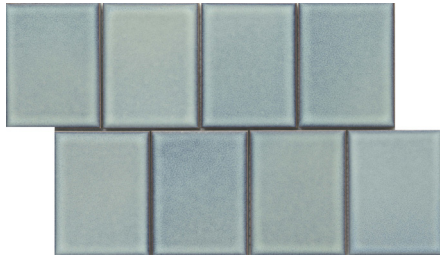

Reminiscent of a classic Shaker door style, Cuadro™ features a beautifully decorative look with all the benefits of tile. Popular blues, in both Royal and Sky, as well as a host of neutrals offer a desirable color palette. And for those more in tune with modern and transitional aesthetics, Cuadro is also available in a clean “frameless” look.

CUADRO™

Glazed Porcelain Mosaic

White

Sky

Gray

White Frame

Sky Frame

Gray Frame

Charcoal

Fawn

Royal

Charcoal Frame

Fawn Frame

Royal Frame

Sizes	
	9" x 14" Mesh 9.37" x 14.41"
Thickness	8mm
Testing	Shade Variation Rating
Results*	V2

-  Sustainability Attributes
- Health Product Declaration (HPD) provided upon request
 - Product Packaging is 100% recyclable
 - VOC Free