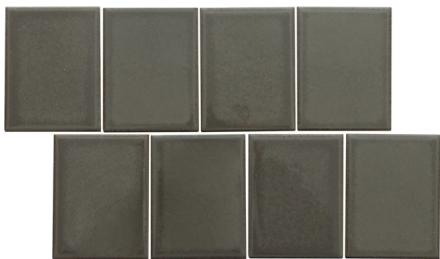

Reminiscent of a classic Shaker door style, Cuadro™ features a beautifully decorative look with all the benefits of tile. Popular blues, in both Royal and Sky, as well as a host of neutrals offer a desirable color palette. And for those more in tune with modern and transitional aesthetics, Cuadro is also available in a clean “frameless” look.

CUADRO™

Glazed Porcelain Mosaic

White

Sky

Gray

White Frame

Sky Frame

Gray Frame

Charcoal

Fawn

Royal

Charcoal Frame

Fawn Frame

Royal Frame

Sizes	
	9" x 14" Mesh 9.37" x 14.41"
Thickness	8mm
Testing	Shade Variation Rating
Results*	V2

-  Sustainability Attributes
- Health Product Declaration (HPD) provided upon request
 - Product Packaging is 100% recyclable
 - VOC Free