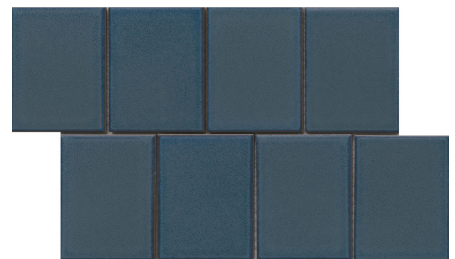

Reminiscent of a classic Shaker door style, Cuadro™ features a beautifully decorative look with all the benefits of tile. Popular blues, in both Royal and Sky, as well as a host of neutrals offer a desirable color palette. And for those more in tune with modern and transitional aesthetics, Cuadro is also available in a clean “frameless” look.

CUADRO™

Glazed Porcelain Mosaic

White

Sky

Gray

White Frame

Sky Frame

Gray Frame

Charcoal

Fawn

Royal

Charcoal Frame

Fawn Frame

Royal Frame

Sizes	
	9" x 14" Mesh 9.37" x 14.41"
Thickness	8mm
Testing	Shade Variation Rating
Results*	V2

-  Sustainability Attributes
- Health Product Declaration (HPD) provided upon request
 - Product Packaging is 100% recyclable
 - VOC Free