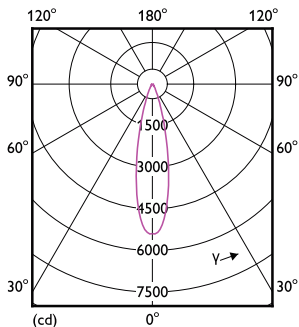

Product data

General Information	
Cap-Base	E26 [Single Contact Medium Screw]
Nominal lifetime	25,000 hour(s)
Switching Cycle	50,000
Lighting Technology	LED
Light Technical	
Color Code	940 [CCT of 4000K]
Beam Angle (Nom)	25 degree(s)
Luminous Flux	1,300 lm
Luminous Intensity (Nom)	6,000 cd
Color Designation	Cool White (CW)
Correlated Color Temperature (Nom)	4000 K
Luminous Efficacy (rated) (Nom)	100 lm/W
Color Consistency	<4
Color rendering index (CRI)	90
LLMF At End Of Nominal Lifetime (Nom)	70 %
Operating and Electrical	
Input Frequency	60 Hz
Power Consumption	13 W
Lamp Current (Nom)	150 mA
Wattage Equivalent	120 W
Starting Time (Nom)	0.5 s

Dimensional drawing

Product	D	C
13PAR38/COR/940/F25/DIM/P/ULW/T20 6/1FB	123 mm	129 mm

Photometric data

Light Distribution Diagram - 13PAR38/COR/940/F25/DIM/P/ULW/T20 6/1FB

Accent Lighting Spots - 13PAR38/COR/940/F25/DIM/P/ULW/T20 6/1FB