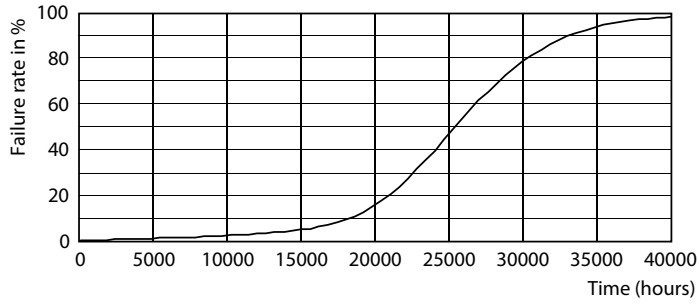

LED PAR38

Lifetime

Life Expectancy Diagram

Lumen Maintenance Diagram - 13PAR38/COR/940/F25/DIM/P/ULW/T20
6/1FB