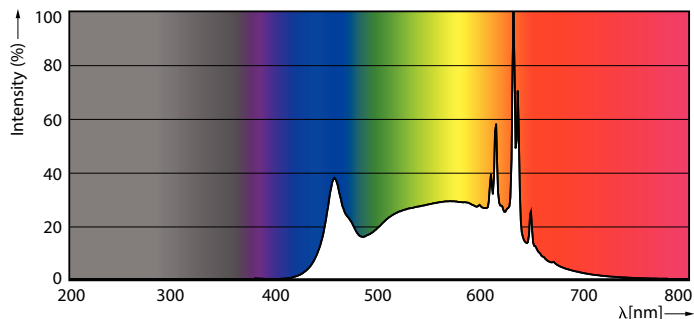

Product data

General Information	
Cap-Base	E26 [Single Contact Medium Screw]
Nominal lifetime	25,000 hour(s)
Switching Cycle	50,000
Lighting Technology	LED
Light Technical	
Color Code	940 [CCT of 4000K]
Beam Angle (Nom)	25 degree(s)
Luminous Flux	1,300 lm
Luminous Intensity (Nom)	6,000 cd
Color Designation	Cool White (CW)
Correlated Color Temperature (Nom)	4000 K
Luminous Efficacy (rated) (Nom)	100 lm/W
Color Consistency	<4
Color rendering index (CRI)	90
LLMF At End Of Nominal Lifetime (Nom)	70 %
Operating and Electrical	
Input Frequency	60 Hz
Power Consumption	13 W
Lamp Current (Nom)	150 mA
Wattage Equivalent	120 W
Starting Time (Nom)	0.5 s

Dimensional drawing

Product	D	C
13PAR38/COR/940/F25/DIM/P/ULW/T20 6/1FB	123 mm	129 mm

Photometric data

Light Distribution Diagram - 13PAR38/COR/940/F25/DIM/P/ULW/T20 6/1FB

Accent Lighting Spots - 13PAR38/COR/940/F25/DIM/P/ULW/T20 6/1FB