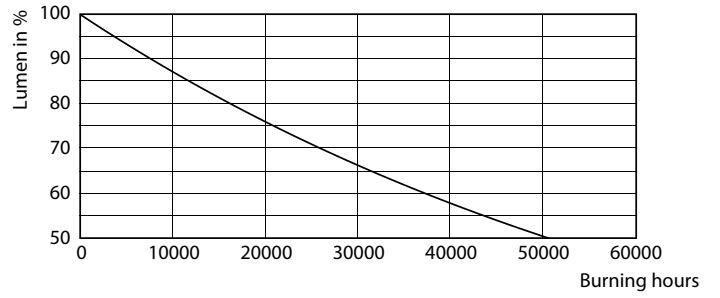

LED PAR38

Lifetime

Life Expectancy Diagram

Lumen Maintenance Diagram - 13PAR38/COR/940/F25/DIM/P/ULW/T20
6/1FB