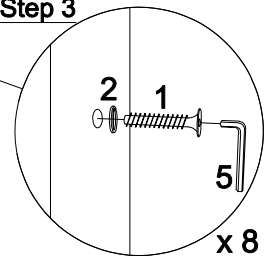

Part List		
NO	DESCRIPTION	QTY
A	HEADBOARD 	1 PC
B	LEG (L/R) 	2 PCS
C	CROSSBAR 	1 PC

Hardware List		
NO	DESCRIPTION	QTY
1	JCBC BOLT M6 x 30mm 	8 PCS
2	SPRING WASHER M6 	8 PCS
3	WOOD DOWEL M10 x 40mm 	4 PCS
4	CSK SCREW M4 x 25MM 	2 PCS
5	ALLEN KEY M4 x 100mm 	1 PC

Step 2

x 2

Step 1

x 4

Step 3

x 8