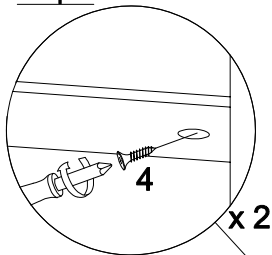

Assembly Instructions

Woodmark Headboard /1748HBK/HBQ

Thank you for purchasing this quality product. Be sure to check all packing materials carefully for small parts, which may have come loose inside the carton during shipment. Identify and count all items and compare with the parts list and hardware list shown below.

Part List		
NO	DESCRIPTION	QTY
A	HEADBOARD	1 PC
B	LEG (L/R)	2 PCS
C	CROSSBAR	1 PC

Hardware List		
NO	DESCRIPTION	QTY
1	JCBC BOLT M6 x 30mm	8 PCS
2	SPRING WASHER M6	8 PCS
3	WOOD DOWEL M10 x 40mm	4 PCS
4	CSK SCREW M4 x 25MM	2 PCS
5	ALLEN KEY M4 x 100mm	1 PC

Step 2

x 2

x 4

x 8