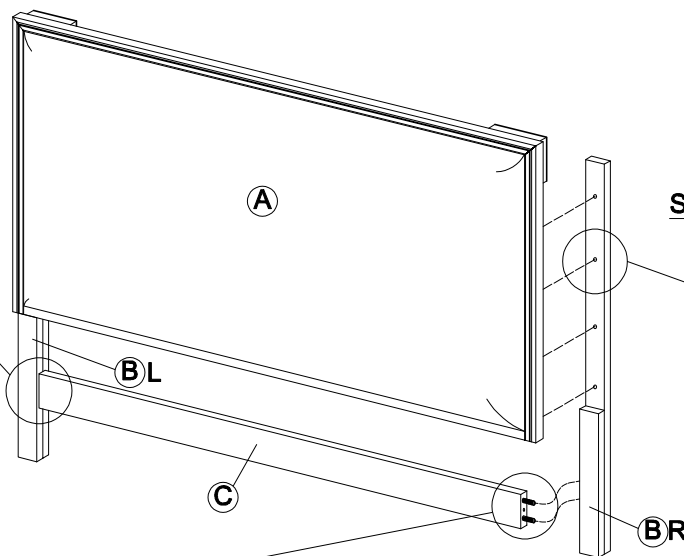

Part List		
NO	DESCRIPTION	QTY
A	HEADBOARD 	1 PC
B	LEG (L/R) 	2 PCS
C	CROSSBAR 	1 PC

Hardware List		
NO	DESCRIPTION	QTY
1	JCBC BOLT M6 x 30mm 	8 PCS
2	SPRING WASHER M6 	8 PCS
3	WOOD DOWEL M10 x 40mm 	4 PCS
4	CSK SCREW M4 x 25MM 	2 PCS
5	ALLEN KEY M4 x 100mm 	1 PC

Step 2

x 2

Step 1

x 4

Step 3

x 8