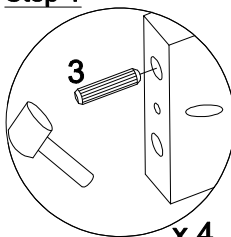

Part List		
NO	DESCRIPTION	QTY
A	HEADBOARD 	1 PC
B	LEG (L/R) 	2 PCS
C	CROSSBAR 	1 PC

Hardware List		
NO	DESCRIPTION	QTY
1	JCBC BOLT M6 x 30mm 	8 PCS
2	SPRING WASHER M6 	8 PCS
3	WOOD DOWEL M10 x 40mm 	4 PCS
4	CSK SCREW M4 x 25MM 	2 PCS
5	ALLEN KEY M4 x 100mm 	1 PC

Step 2

x 2

Step 1

x 4

Step 3

x 8