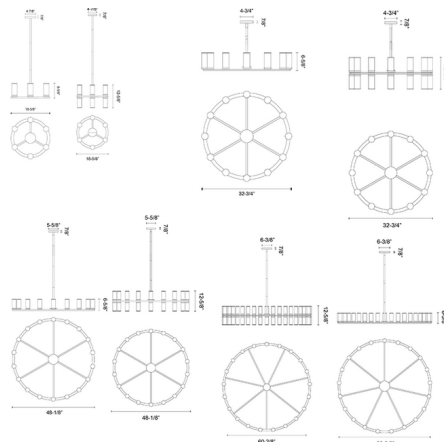

Lightology

lightology.com
866-954-4489
03-22-26

Project: _____

Company: _____

Location: _____ Fixture Type: _____

SPEC #: **ALO891535**

Approved On: _____ Approved By: _____

Revolve Chandelier

By Alora

Description

The Revolve Chandelier evokes the elegance of antique candle holders. Clear glass tubes are accented with metal rings and finished in Urban Bronze, Polished Nickel, or Natural Brass. Available in single and double light options four sizes with 6/12 lights, 12/24 lights, 18/36 lights, and 21/42 lights. Canopy: 4.8 inch diameter. UL listed. Note: 24 inch size not available in double or single option with Natural Brass or Urban Bronze finishes.

Specifications

COLOR	Clear
BODY FINISH	Urban Bronze
WATTAGE	180W
DIMMER	Standard 120V
DIMENSIONS	47.7"W x 12.6"H
BULB NOT INCLUDED	36 x B11/Candelabra (E12)/5W/120V LED
OTHER BULB OPTIONS	36 x B10/Candelabra (E12)/120V LED
	36 x B10/Candelabra (E12)/60W/120V Incandescent
COUNTRY OF ORIGIN	China

CLICK TO VIEW PRODUCT

Notes: