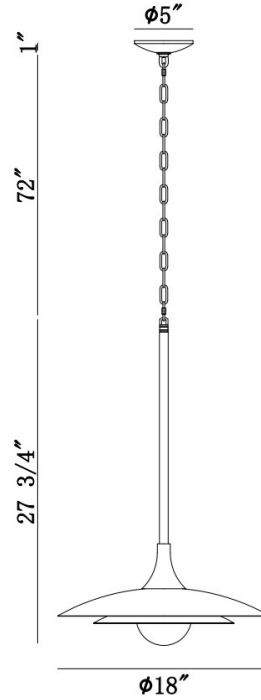

## Welsh, Pendant, 18", Matte White, White Glass

Item No.  
46441-010

JOB NAME:

DATE:

TYPE:

COMMENTS:

### LIGHT INFORMATION

Light Type Integrated LED

Bulb Socket N/A

Bulb Shape N/A

Bulb Included Yes

CRI 90

Delivered Lumens 448

Colour Temperature (Kelvin) 3000K

### LIGHT INFORMATION (CONT'D.)

Light Wattage 10

Total Wattage 10

### DIMENSIONS & WEIGHT

Product Width (In)

Product Height (In) 27.5

Product Ext (In)

Product Diameter (In) 18

Product Weight (Lbs) 7.1

Product Length (In)